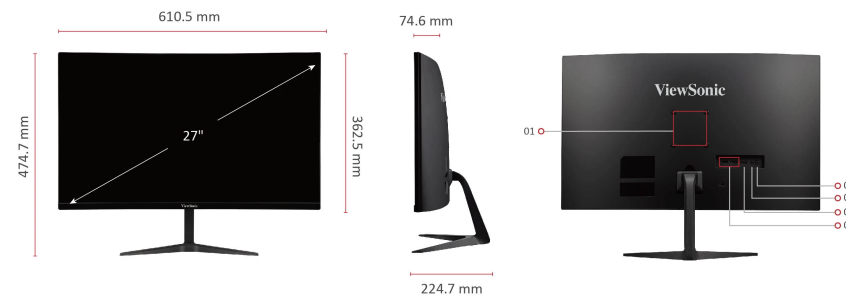

Product Description

Designed with an immersive 1500R curved and borderless panel, the ViewSonic VX2718-2KPC-MHD provides a stunning viewing experience. A high 165Hz refresh rate delivers smooth animations with minimal input lag while Adaptive Sync virtually eliminates screen tearing and stuttering for fluid gaming. With 1ms MPRT response time, the monitor delivers unprecedented screen quality and speed. VX2718-2KPC-MHD is also equipped with ViewSonic's exclusive ViewMode™ presets, which offer optimised screen performance for different home entertainment applications, such as watching movies, editing, or playing video games. In addition, a DisplayPort and two HDMI inputs offer flexible connectivity for both general use and entertainment.