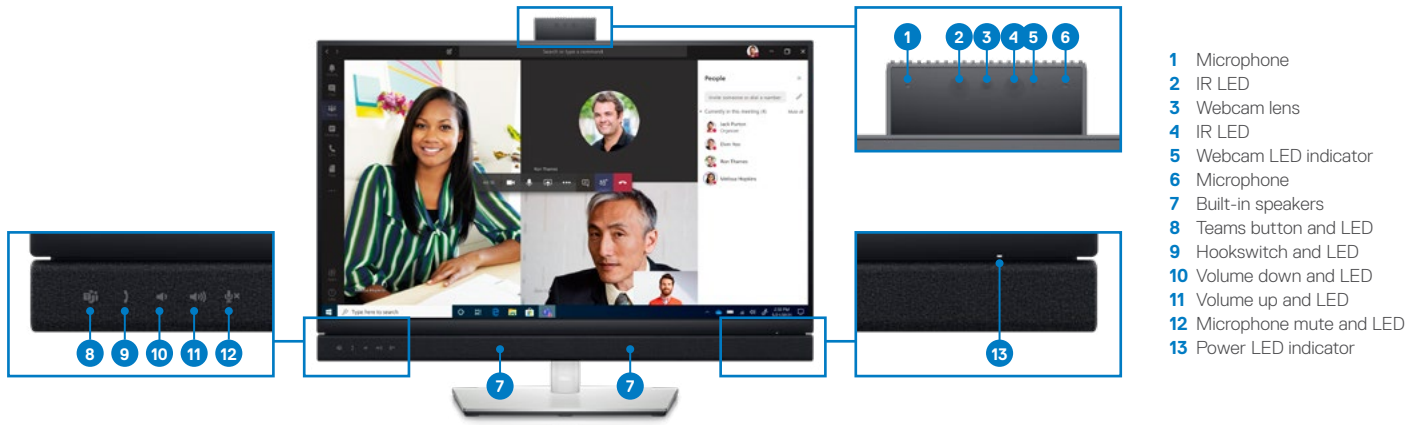

What's in the box?

Components

- Monitor with stand

Cables

- Power cable
- 1 x DP Cable (DP to DP)
- 1 x USB Type-C cable (C to C)
- 1 x USB 3.2 Gen1 Type-A to Type-B upstream cable

Documentation

- Quick Setup Guide
- Safety and Regulatory Information

Recommended Accessories

DELL 27 VIDEO CONFERENCING MONITOR | C2722DE

Video Conferencing Features

Easily adjust the panel to your preferred viewing position.

Connectivity

- | | | | |
|----------------------|------------------------------|--|---|
| 1 Security lock slot | 4 DisplayPort (in) | 7 USB-B upstream port | 10 Super speed USB 5Gbps (USB 3.2 Gen1) |
| 2 Power connector | 5 USB-C upstream/DisplayPort | 8 Super speed USB 5Gbps (USB 3.2 Gen1) | 11 Headphone jack |
| 3 HDMI port | 6 DisplayPort (out) | 9 RJ45 connector | 12 USB-C downstream port |
| | | | 13 Stand lock |