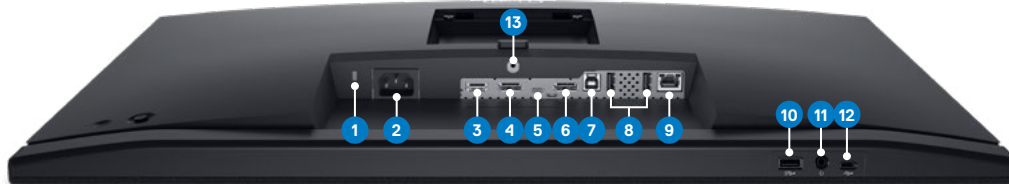

Recommended Accessories

DELL 27 VIDEO CONFERENCING MONITOR | C2722DE

Video Conferencing Features

Easily adjust the panel to your preferred viewing position.

Connectivity

- | | | | |
|----------------------|------------------------------|--|---|
| 1 Security lock slot | 4 DisplayPort (in) | 7 USB-B upstream port | 10 Super speed USB 5Gbps (USB 3.2 Gen1) |
| 2 Power connector | 5 USB-C upstream/DisplayPort | 8 Super speed USB 5Gbps (USB 3.2 Gen1) | 11 Headphone jack |
| 3 HDMI port | 6 DisplayPort (out) | 9 RJ45 connector | 12 USB-C downstream port |
| | | | 13 Stand lock |