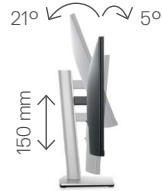

# Adjustability and connectivity

DELL 24 MONITOR | P2422H

Easily adjust the panel to your preferred viewing position.

Back view - Cable management slot

Tilt and height adjustable

Pivot

Swivel