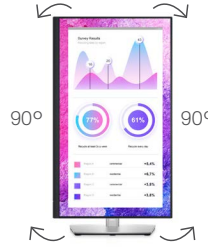

# Adjustability and connectivity

DELL 24 MONITOR | P2422H

Easily adjust the panel to your preferred viewing position.

Back view - Cable management slot

Tilt and height adjustable

Pivot

Swivel