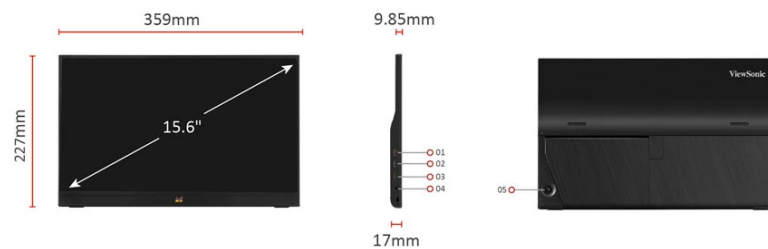

Key Features

- Easily extend your content from laptops and mobile devices
- USB-C one-cable solution for audiovisual and power signal transmission
- Flexible display setup – work at any angle
- Compact size, light weight, and highly portable
- Endurable one-piece design

Product Description

The ViewSonic VA1655 is a portable 16" Full HD monitor perfect for overcoming one-screen limitations outside the office. Extend the screen from phones, tablets, or laptops for mobile work, one-on-one presentations, or leisure entertainment. The two universal USB Type C connectors provide a one-cable solution for audiovisual and power signal transmission. The adjustable stand and pivot-able display will support your working angles.

1. USB Type C (Power) x1
2. USB Type C x1
3. Mini HDMI
4. Audio Out
5. Joy Key

DISPLAY

Display Size (in.):	16
Viewable Area (in.):	15.6
Panel Type:	IPS Technology
Resolution:	1920 x 1080
Resolution Type:	FHD (Full HD)
Static Contrast Ratio:	800:1 (typ)
Dynamic Contrast Ratio:	50M:1
Light Source:	LED
Brightness:	250 cd/m ² (typ)
Colors:	16.2M
Color Space Support:	8 bit (6 bit + FRC)
Aspect Ratio:	16:9
Response Time (Typical GTG):	7ms
Viewing Angles:	170° horizontal, 170° vertical
Backlight Life (Hours):	15000 Hrs (Min)
Curvature:	Flat
Refresh Rate (Hz):	60
Blue Light Filter:	Yes
Color Gamut:	NTSC: 45% size (Typ) sRGB: 64% size (Typ)
Pixel Size:	0.179 mm (H) x 0.179 mm (V)
Surface Treatment:	Anti-Glare, Hard Coating (3H)