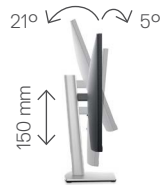

Adjustability and connectivity

DELL 27 USB-C HUB MONITOR | P2722HE

Easily adjust the panel to your preferred viewing position.

Back view -
Cable management slot

Tilt and height adjustable

Pivot

Swivel

Connectivity