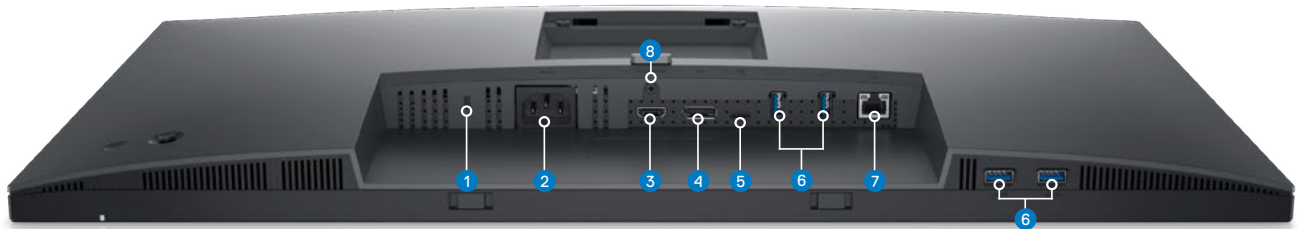

P SERIES MONITOR P2723QE

DELL 27 4K USB-C HUB MONITOR – P2723QE TECHNICAL SPECIFICATION

STANDARD SERVICE PLAN 3 Years Advanced Exchange Service and Limited Hardware Warranty

OPTIONAL SERVICE PLAN Dell ProSupport

ENVIRONMENTAL COMPLIANCE

- ENERGY STAR® certified monitor
- EPEAT® registered where applicable. EPEAT registration varies by country. See www.epeat.net for registration status by country.
- RoHS-compliant
- TCO Certified & TCO Certified Edge
- BFR/PVC free monitor (excluding external cables)
- Meets NFPA 99 leakage current requirements.
- Arsenic-free glass and Mercury-free for the panel only

WHAT'S INCLUDED

- Monitor with stand
- 1 x Power cable
- 1 x DisplayPort to DisplayPort cable (1.8 m)
- 1 x Super speed USB 10Gbps (USB 3.2 Gen2) Type-C to Type-C upstream cable (C-C cable) (1 m)
- 1 x Super speed USB 5Gbps (USB 3.2 Gen1) Type-C to Type-A upstream cable (C-A cable) (1.8 m)
- 1 x Cable tie
- Quick Setup Guide
- Safety and regulatory information

PORTS AND SLOTS

- 1 Security lock slot***
- 2 Power connector
- 3 HDMI port

- 4 DisplayPort
- 5 USB-C Upstream port
- 6 SuperSpeed USB 5Gbps (USB 3.2 Gen 1) Type-A Downstream port (4)

- 7 RJ45 port
- 8 Stand lock