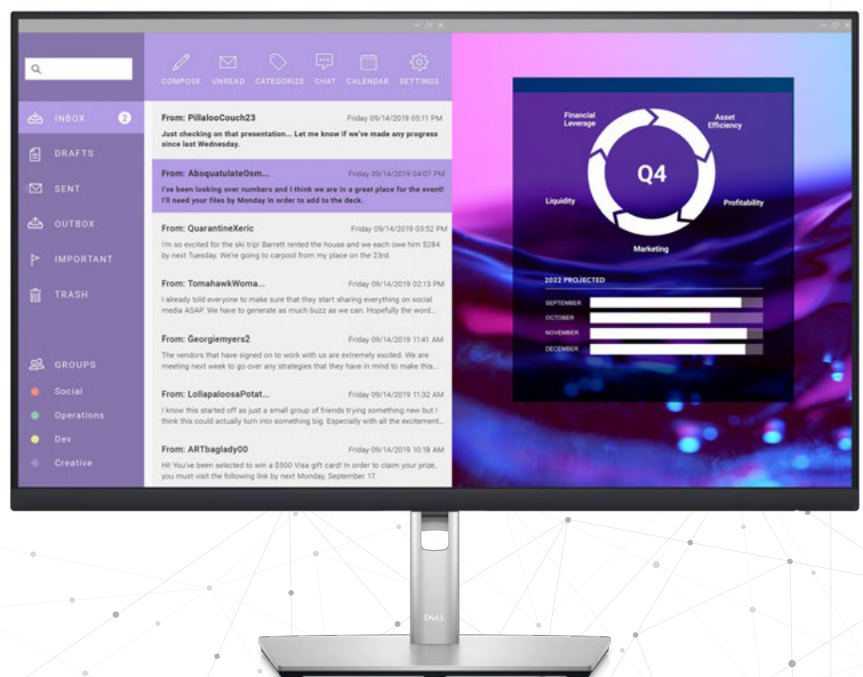

P SERIES MONITOR P2723QE

Enhanced productivity

Dell Display Manager enhances everyday productivity through comprehensive management tools, giving you optimal front of screen experience, efficient display management, and easy, effortless multitasking.

Productive at every level

Easy Arrange allows you to easily tile multiple applications across one or more screens with 38 pre-set window partitions and the ability to personalize up to five windows, giving you improved multitasking abilities.

The key to convenience

Shortcut keys can save you even more time, letting you easily configure your display management settings so you can get to work faster.

Seamless transitions

The auto-restore feature remembers where you left off, so applications will go back to where you left them, even after you've unplugged.

More ways to manage

Asset management reports allow IT managers to quickly capture and track monitor information as well as configure multiple monitors at once through a single setup.

Learn more about [Dell Display Manager](#).