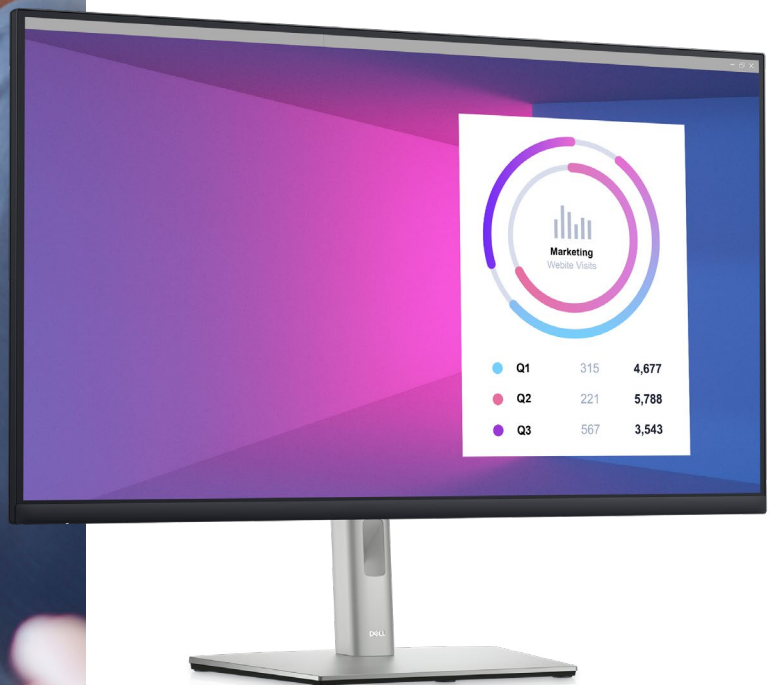

P SERIES
MONITOR

DELL 32 4K USB-C HUB MONITOR – P3223QE

A better view from anywhere

THE WORLD'S # 1
MONITOR COMPANY*

DELL Technologies

P SERIES MONITOR

DELL 32 4K USB-C HUB MONITOR – P3223QE

A better view from anywhere

See more details and expand your productivity with a 4K hub monitor like no other.

See more details, get more done

Experience your more details and clarity in you work. This 31.5" monitors with 3840 x 2160 4K resolution enables you to multitask efficiently by displaying multiple applications.