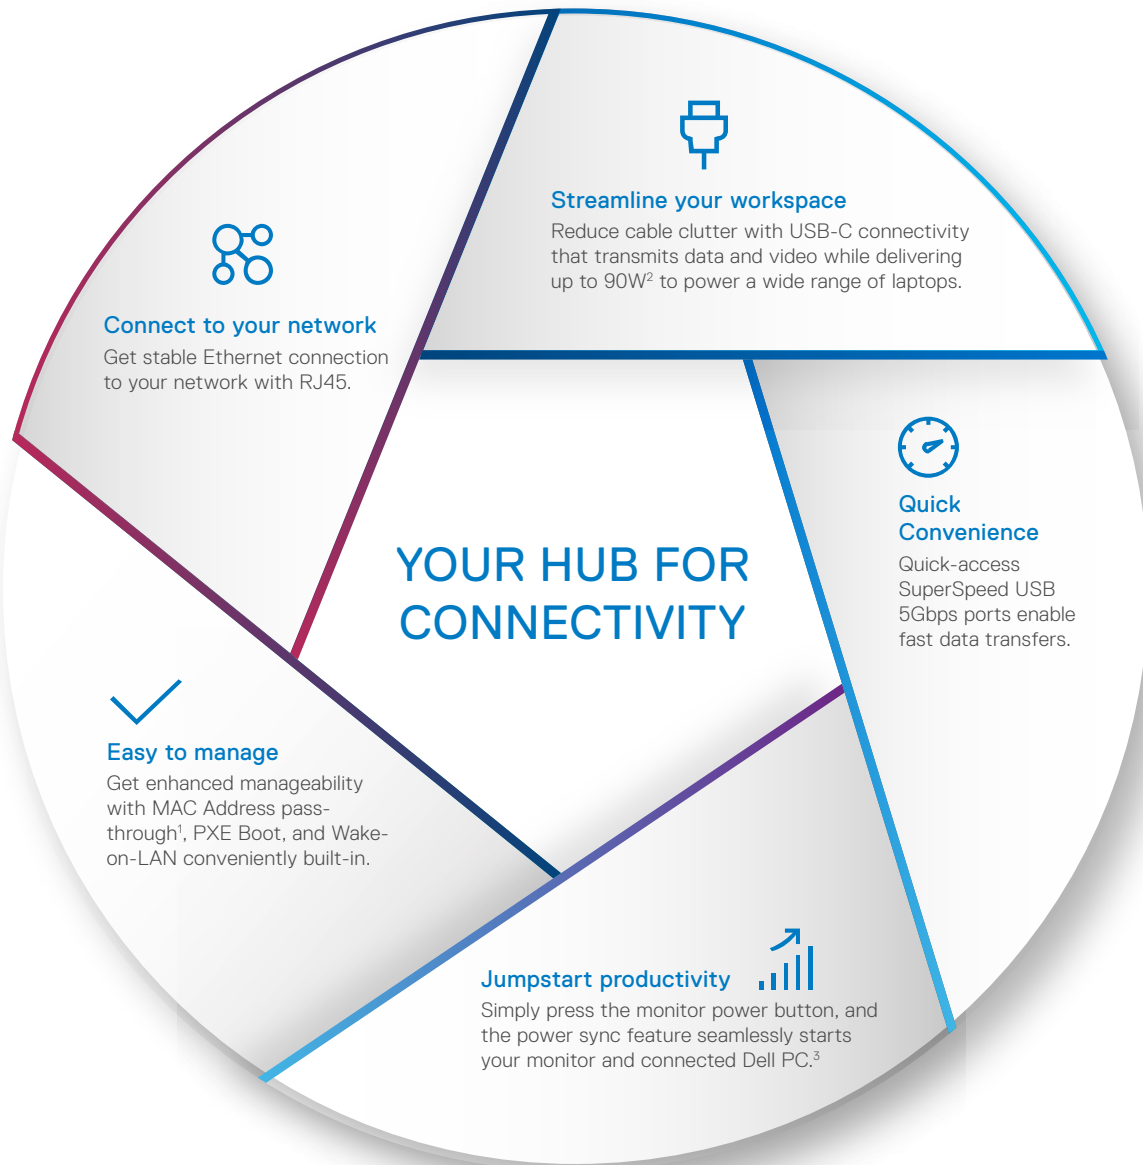

DELL 32 4K USB-C HUB MONITOR – P3223QE

Connectivity that drives productivity

This USB-C Hub monitor offers extensive connectivity options including USB-C (up to 90W power delivery), RJ45 for wired Ethernet access, SuperSpeed USB for fast data transfers, and more.

1 MAC Address pass-through functionality is tested to work with most Dell PC systems®. Functionality on non-Dell systems may vary

2 Dell adheres to standard USB-C specifications and protocol. Functionality with non-Dell USB-C systems may vary.

3 The power sync feature on this Dell USB-C Monitor enables start up and wake-on-demand on compatible Dell PCs. Please check your Dell PC to ensure support of this feature.