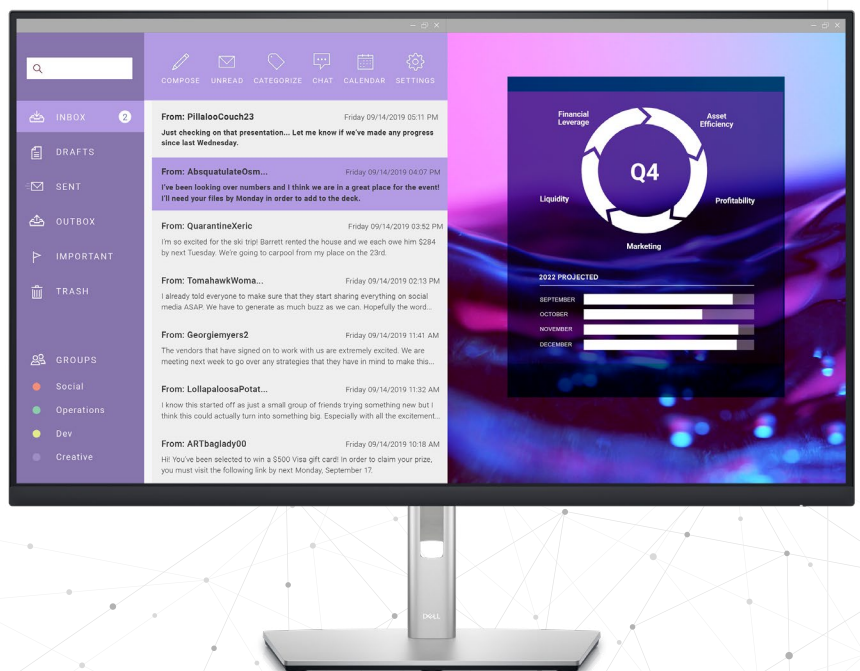

Dell Display Manager enhances everyday productivity through comprehensive management tools, giving you optimal front of screen experience, efficient display management, and easy, effortless multitasking.

Productive at every level

Easy Arrange allows you to easily tile multiple applications across one or more screens with 38 pre-set window partitions and the ability to personalize up to five windows, giving you improved multitasking abilities.

The key to convenience

Shortcut keys can save you even more time, letting you easily configure your display management settings so you can get to work faster.

Seamless transitions

The auto-restore feature remembers where you left off, so applications will go back to where you left them, even after you've unplugged.

More ways to manage

Asset management reports allow IT managers to quickly capture and track monitor information as well as configure multiple monitors at once through a single setup.

Learn more about [Dell Display Manager](#).