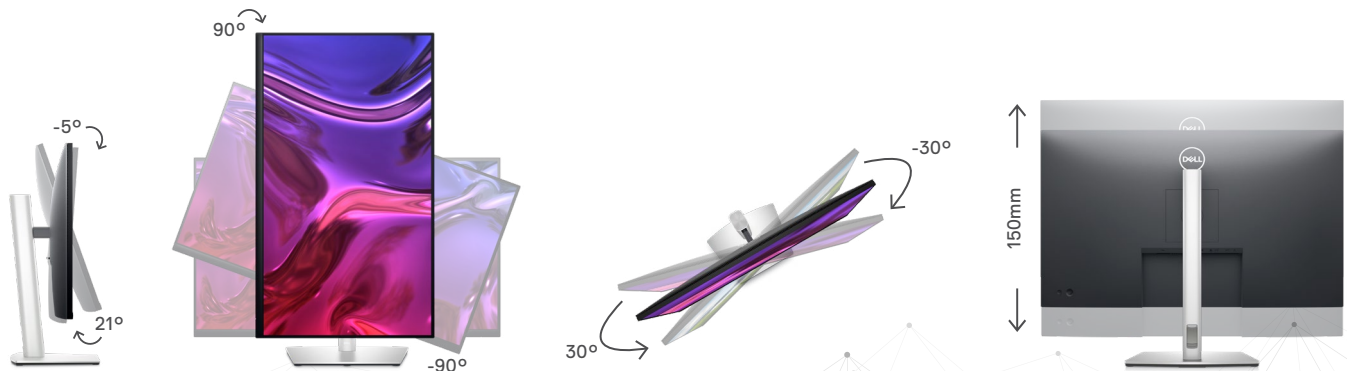

Adjust to your comfort

Experience made-for-you comfort by tilting, pivoting, swiveling, and adjusting the height of your monitor (150mm max).