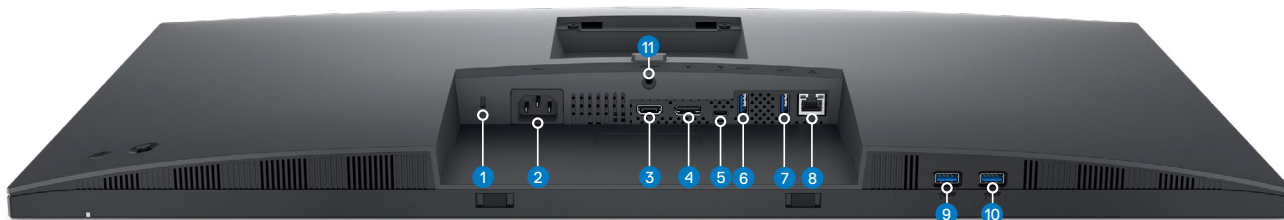

P SERIES MONITOR

DELL 32 4K USB-C HUB MONITOR – P3223QE

DELL 32 4K USB-C HUB MONITOR – P3223QE TECHNICAL SPECIFICATION

STANDARD SERVICE PLAN 3 Years Advanced Exchange Service and Limited Hardware Warranty

OPTIONAL SERVICE PLAN Dell ProSupport

ENVIRONMENTAL COMPLIANCE

- ENERGY STAR® certified Monitor
- EPEAT® registered where applicable. EPEAT registration varies by country. See www.epeat.net for registration status by country.
- TCO Certified & TCO Certified Edge.
- RoHS Compliant.
- BFR/PVC Free monitor (excluding external cables).
- Meets NFPA 99 leakage current requirements.
- Arsenic-Free glass and Mercury-Free for the panel only.

WHAT'S INCLUDED

- Monitor with stand
- 1 x Power cable
- 1 x DisplayPort to DisplayPort cable (1.8 m)
- 1 x USB Type-C cable (1 m)
- 1 x USB Type-A to USB Type-C cable (1.8 m)
- 1 x Cable tie
- Quick Setup Guide
- Safety and regulatory information

PORTS AND SLOTS

- 1 Security lock slot*
- 2 AC power port
- 3 HDMI port
- 4 DisplayPort (in)

- 5 USB Type-C upstream port
- 6 SuperSpeed USB 5Gbps downstream port
- 7 SuperSpeed USB 5Gbps downstream port
- 8 RJ45 connector

- 9 SuperSpeed USB 5Gbps downstream port
- 10 SuperSpeed USB 5Gbps downstream port
- 11 Stand lock