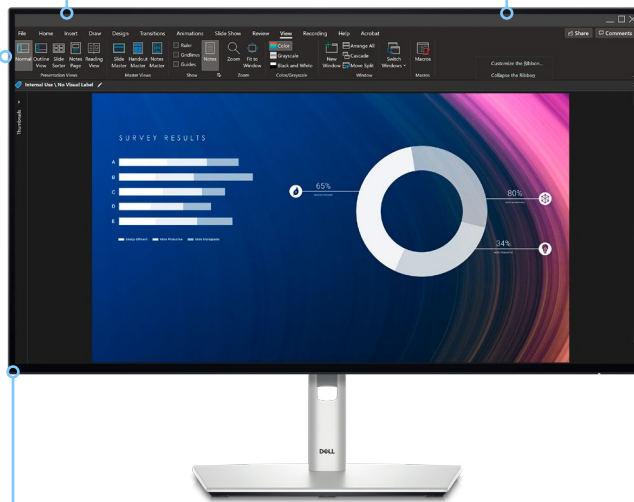

**Get a clearer view**

QHD (2560 x 1440) resolution on a 27" monitor.

**Ambient Light Sensor**

Built-in Ambient Light Sensor intelligently optimizes brightness and color temperature based on your surroundings.

**True brilliance**

Enjoy 1.07 billion colors and a wide color coverage across industry standards, including 98% DCI-P3, 98% Display P3, 100% sRGB and 100% BT.709.

**Extensive connectivity**

Stay connected to multiple devices with USB-C downstream, USB-A downstream, DP1.4 and HDMI ports.