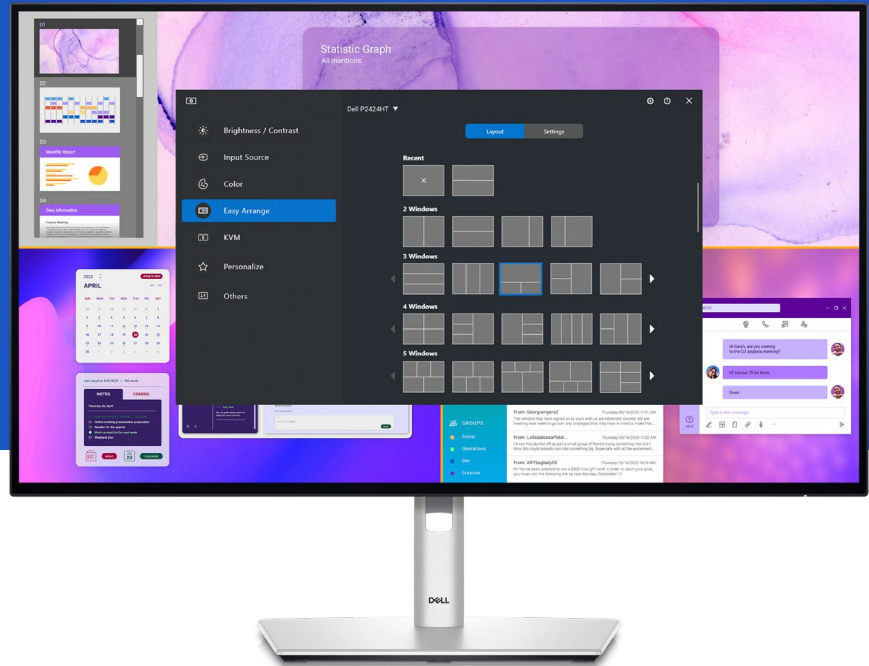

# Designed for you

Crafted with a premium platinum silver finish, this stylish Dell UltraSharp 27 monitor fits both home and office environments.

### Easy-to-use

Navigate the onscreen menu and adjust settings with a convenient joystick control.

### Work comfortably

Experience made-for-you comfort by tilting, swiveling, pivoting and adjusting the height of your monitor (150mm max).

# Dell Display Manager