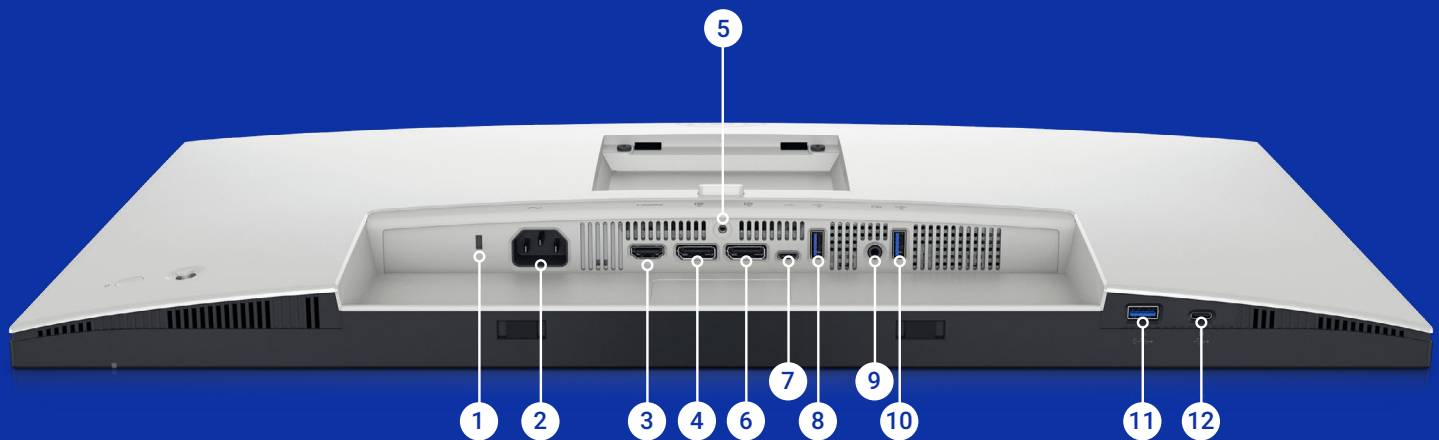

Ports & Slots

1	Security lock slot¹	9	Audio line out
2	Power connector	10	USB Type-A downstream port (SuperSpeed USB 10Gbps, USB 3.2 Gen 2)
3	HDMI (HDCP 1.4)(Supports up to QHD 2560 x 1440 120Hz TMDS, VRR as per specified in HDMI2.1)	11	USB Type-A downstream port (SuperSpeed USB 10Gbps, USB 3.2 Gen 2) with BC1.2 power charging
4	DisplayPort 1.4	12	USB Type-C downstream port (SuperSpeed USB 10Gbps, USB 3.2 Gen 2) with power charging (15W)
5	Stand lock		
6	DisplayPort 1.4 (out)		
7	USB Type-C upstream port (data only, SuperSpeed USB 10Gbps, USB 3.2 Gen 2)		
8	USB Type-A downstream port (SuperSpeed USB 10Gbps, USB 3.2 Gen 2)