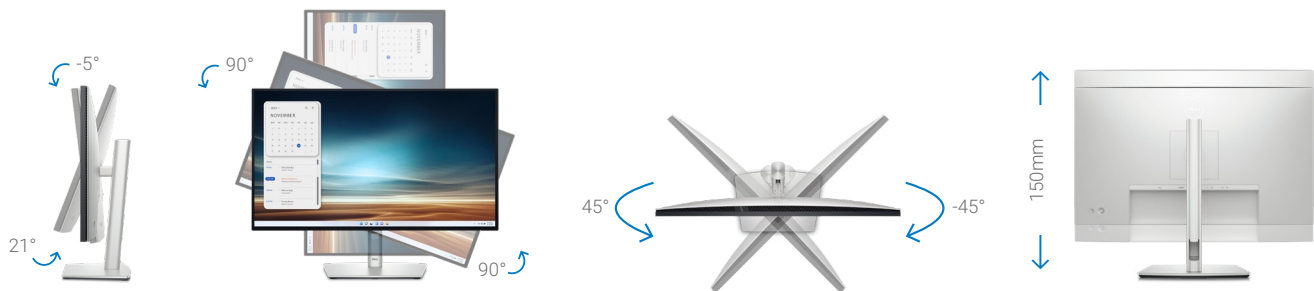

# Designed for you

Crafted with a premium platinum silver finish, this stylish Dell UltraSharp 27 monitor fits both home and office environments.

### Designed with purpose

The small base and elegant cable management system hides cords within the monitor riser.

### Work comfortably

Experience made-for-you comfort by tilting, swiveling, pivoting and adjusting the height of your monitor (150mm max).