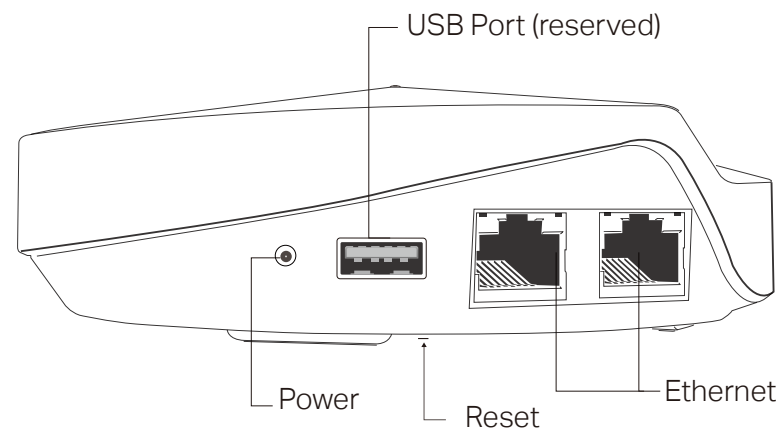

## Smart Home Devices Support

Connect smart home devices without an additional hub and control from the Deco app

- **Smart Hub** - Connect Wi-Fi, ZigBee and Bluetooth devices to your network and let you manage them from the Deco App. Set Automation to set interactions between your smart devices

## Hardware

- Ports: 2 LAN/WAN Gigabit Ethernet Ports, 1 USB 2.0 Port (reserved), 1 Power Port
- Buttons: 1 Reset button on the underside
- Antenna Type: 8 internal antennas per Deco unit
- External Power Supply: 12 V/2 A
- Dimensions (Dia x H): 144 mm x 46 mm,