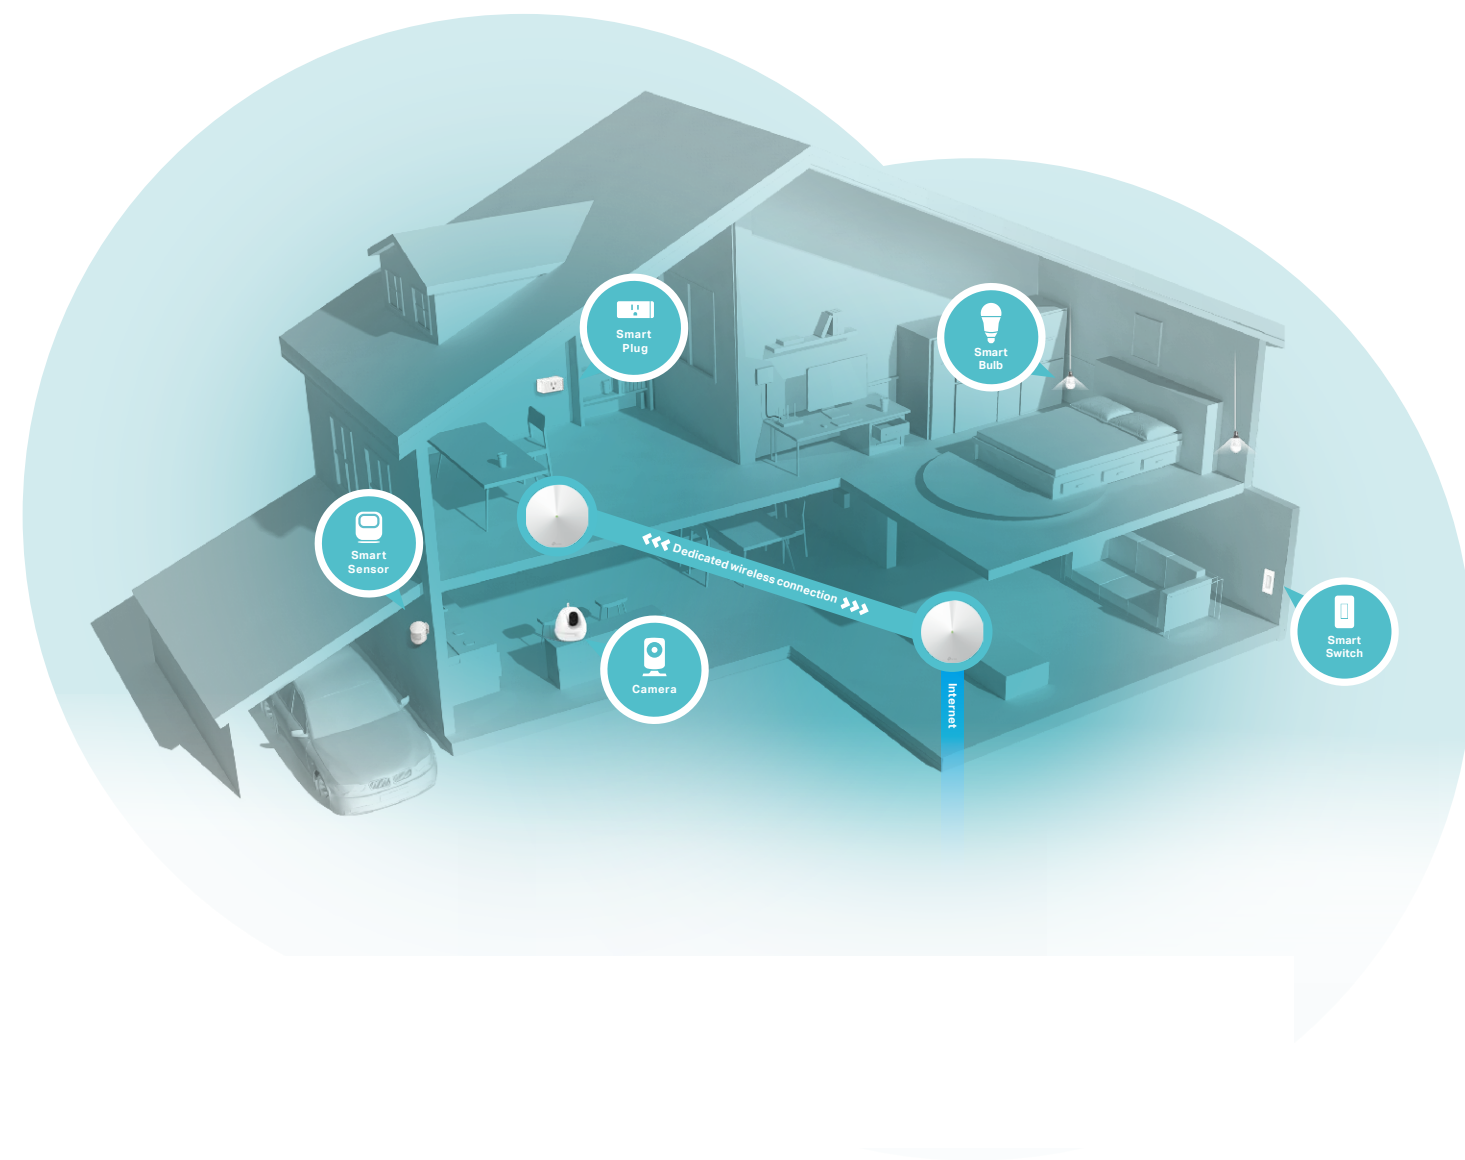

**deco**<sup>™</sup> | **Smart Home Mesh Wi-Fi System**  
Whole Home Wi-Fi | Seamless Roaming | Parental Controls | Antivirus

## AC2200 Smart Home Mesh Wi-Fi System

---

Seamless coverage  
up to 4,500sq.ft.

Deco M9 Plus

## Fast. Smart. Everywhere.

Deco is the simplest way to guarantee a strong Wi-Fi signal in every corner of your home. Enjoy fast and secure tri-band Wi-Fi no matter how many devices you have. Deco M9 Plus is much more than just a Wi-Fi system, able to act as a hub for all your smart home devices. Simply works with a variety of Zigbee, Bluetooth, Wi-Fi devices.

## Wi-Fi Dead-Zone Killer

Eliminate weak signal areas with whole home Wi-Fi. No more searching around for a stable connection.