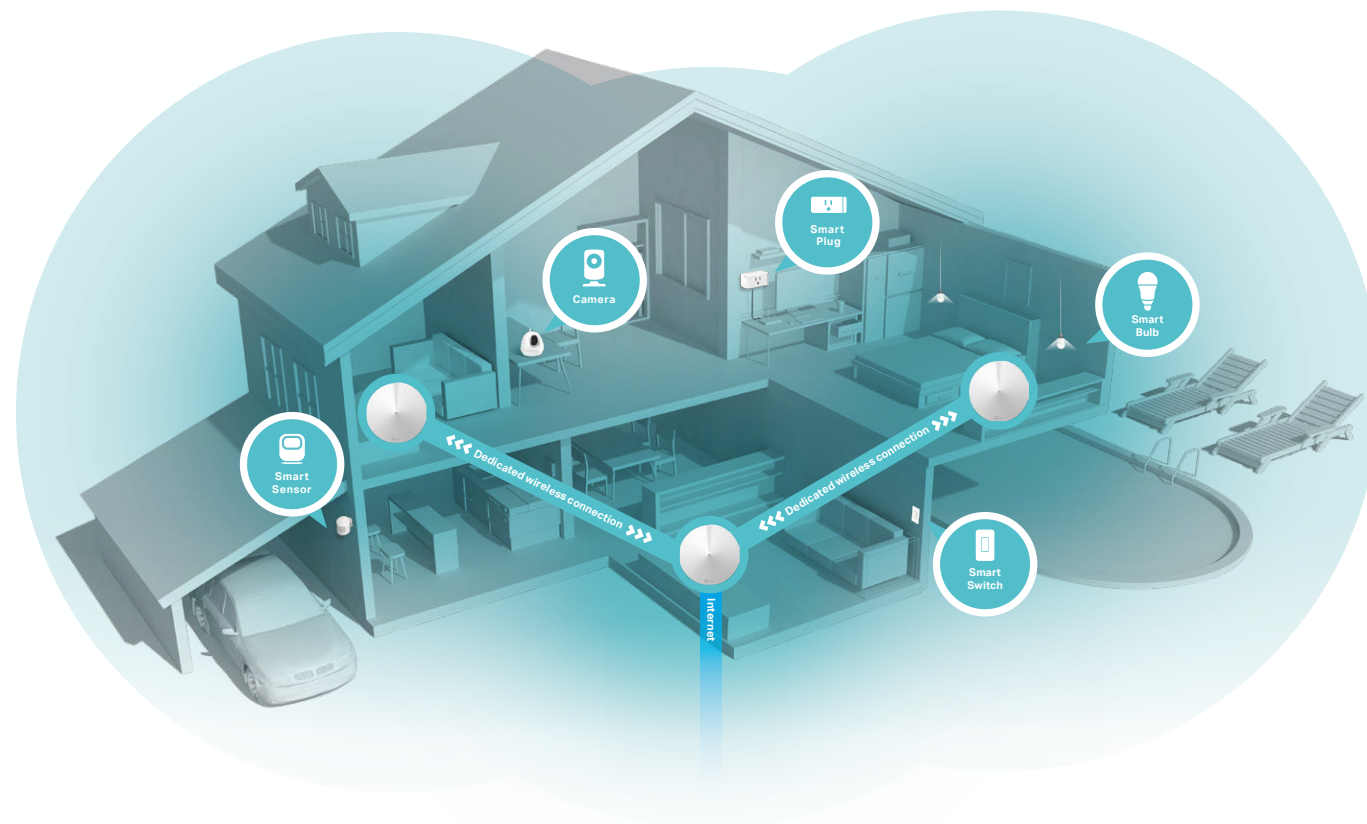

deco[™] | Smart Home Mesh Wi-Fi System
Whole Home Wi-Fi | Seamless Roaming | Parental Controls | Antivirus

AC2200 Smart Home Mesh Wi-Fi System

Seamless coverage
up to 6,500sq.ft.

Deco M9 Plus

Highlights

Fast. Smart. Everywhere.

Deco is the simplest way to guarantee a strong Wi-Fi signal in every corner of your home. Enjoy fast and secure tri-band Wi-Fi no matter how many devices you have. Deco M9 Plus is much more than just a Wi-Fi system, able to act as a hub for all your smart home devices. Simply works with a variety of Zigbee, Bluetooth, Wi-Fi devices.

Wi-Fi Dead-Zone Killer

Eliminate weak signal areas with whole home Wi-Fi. No more searching around for a stable connection.

Superior Tri-Band Speeds

Three separate Wi-Fi bands deliver super-fast, stable connections to devices in every room of your home. More bandwidth is freed up thanks to dedicated wireless links between Deco units. Say goodbye to lag with Deco M9 Plus AC2200 Smart Home Mesh Wi-Fi system.

TP-Link HomeCare™

HomeCare ensures every device on your network remains protected, with a threat database updated live by Trend Micro™. Powerful parental controls can limit online time and block inappropriate content according to unique profiles created for each family member.