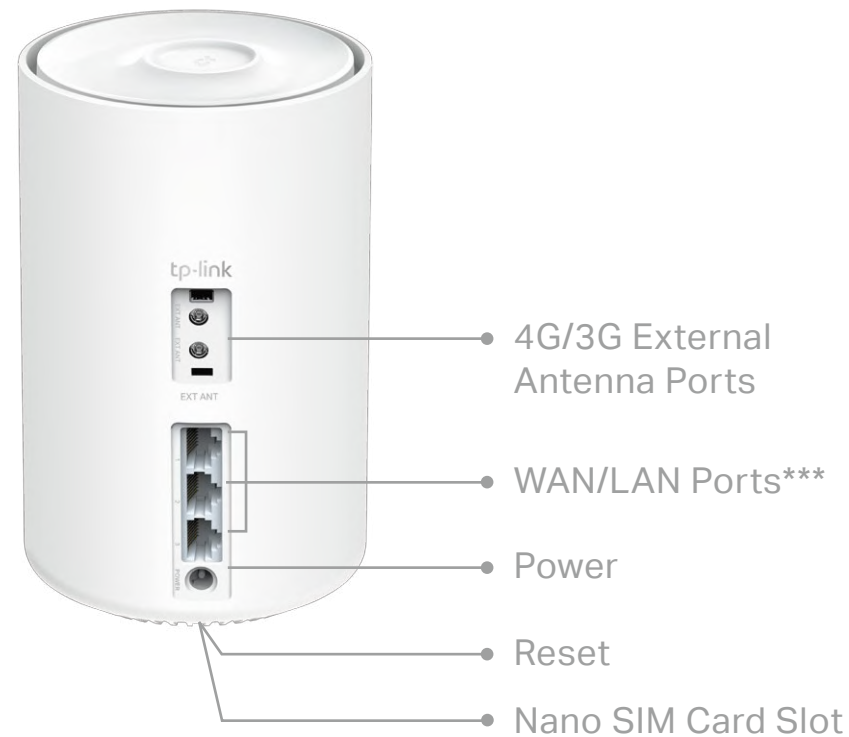

- 3G/4G Router Mode – Plug a SIM card and enjoy the fast and stable Wi-Fi
- Wireless Router Mode – Creates an instant private wireless network
- Access Point Mode – Creates Wi-Fi access for any existing wired network

Easy Setup by Deco App

Easily set up Decos and find the ideal spot to place each unit

- Auto Connection Test – Tests the internet connection of your Decos and helps to identify a suitable location for them
- Remote Management – Manages your Deco network from a smartphone or tablet via the app, no matter where you find yourself
- Online Upgrade – Keeps informed of the latest firmware updates

Work with All Deco Models

Form a Mesh network with your desired Deco models

- Compatible with All Deco Models – All Deco models can work together. Just expand Mesh Wi-Fi coverage anytime by adding more Decos
- Deco Mesh Technology – Eliminates dead zones and provides uninterrupted WiFi throughout your home

Specifications

Hardware

- CPU: 1.5 GHz Quad-Core CPU
- Ethernet Port: 3 Gigabit ports (WAN/LAN auto-sensing)
- Button: 1 RESET button on the underside
- Antenna: 2 LTE antennas, 2 Wi-Fi antennas
- Power Consumption (without power adapter): 14.7W max
- Dimensions (W × D × H): 4.13 × 4.13 × 6.57 in (105 × 105 × 167mm)
- Power Adapter Input: 100-240V~50-60Hz 0.6A
- Power Adapter Output: 12V \equiv 1.5A