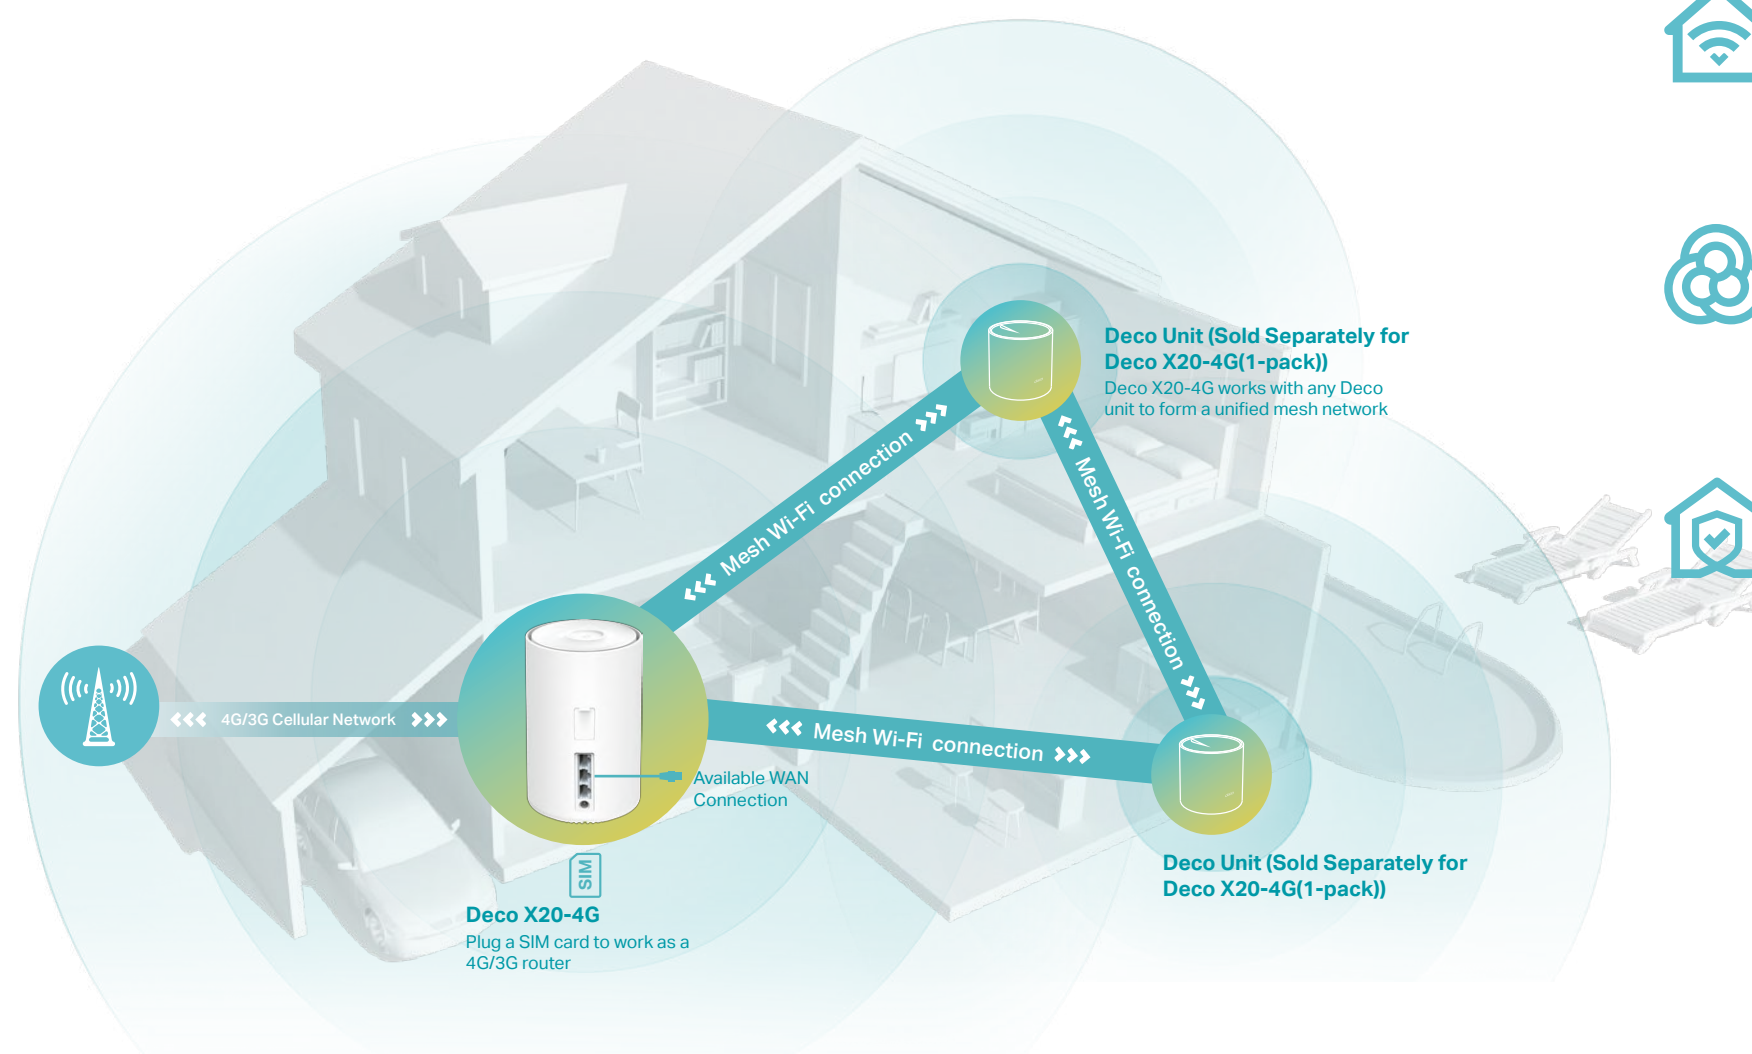

AX1800 Whole Home Mesh
Wi-Fi 6 System

Compatible with
amazon alexa

HomeShield

AX1800 Whole Home Mesh Wi-Fi 6 System

4G+Cat 6 Up to 300Mbps**

Deco X20-4G

Works as a **4G/3G** Router

Faster Wi-Fi Speed up to 1800 Mbps†

Connects over 150 Devices†

Highlights

Superior Mesh Wi-Fi , Everywhere

Deco 4G+ = TP-Link Mesh Technology + Wi-Fi 6 + HomeShield + 4G/3G Router

4G+ LTE

Ideal for cutting-edge 4G LTE Advanced network

Compatible with 3G/4G network