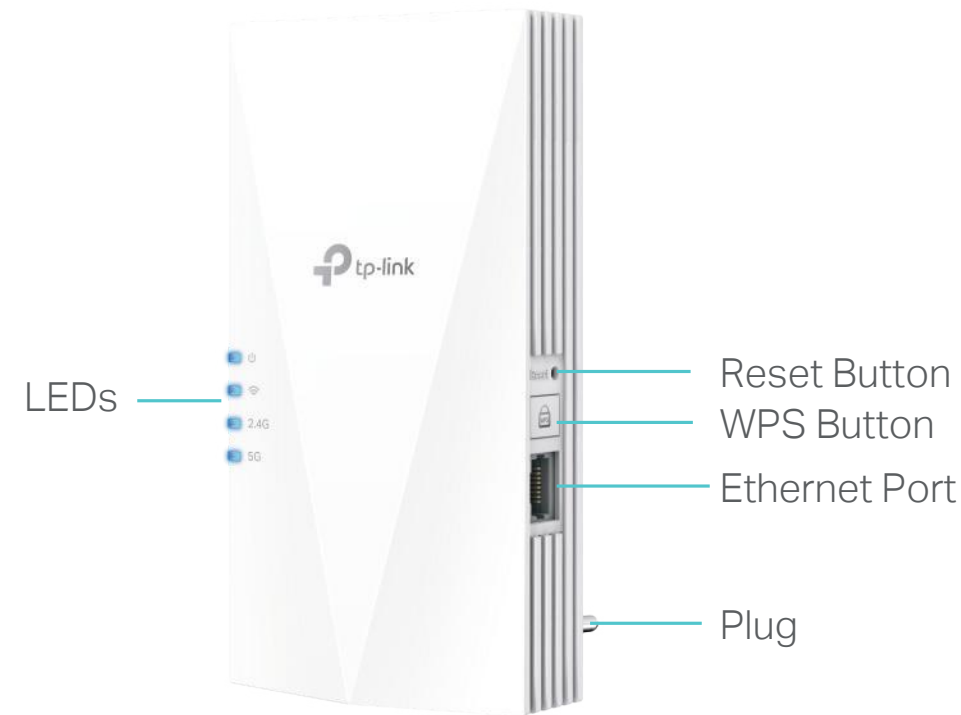

Specifications

Hardware

- Button: WPS Button, Reset Button
- Port: 1 Gigabit Ethernet Port
- Power Consumption: 11.2W
- Dimensions (W × D × H): 3.1×1.4×5.9 in. (78×36×149 mm)

Wireless

- Wireless Standards: IEEE 802.11a/n/ac/ax 5 GHz, IEEE 802.11b/g/n/ax 2.4 GHz
- Frequency: 2.4 GHz and 5 GHz
- Signal Rate: 574 Mbps at 2.4 GHz, 1201 Mbps at 5 GHz
- Transmit Power: CE: 2.4 GHz ≤ 20dBm, 5 GHz ≤ 23dBm (5.15 GHz ~ 5.35 GHz), 5 GHz ≤ 30dBm (5.45 GHz ~ 5.75 GHz)
- Reception Sensitivity:
  - 5 GHz:
    - 11a 6Mbps: -97dBm, 11a 54Mbps: -78dBm
    - 11ax HE20 MCS0: -97dBm, 11ax HE20 MCS11: -66dBm
    - 11ax HE40 MCS0: -94dBm, 11ax HE40 MCS11: -63dBm
    - 11ax HE80 MCS0: -91dBm, 11ax HE80 MCS11: -61dBm
  - 2.4 GHz:
    - 11g 6Mbps: -96dBm, 11g 54Mbps: -78dBm
    - 11ax HE20 MCS0: -96dBm, 11ax HE20 MCS11: -65dBm
    - 11ax HE40 MCS0: -93dBm, 11ax HE40 MCS11: -63dBm

- Wireless Function: Enable/Disable Wireless Radio, Wireless Statistics
- Wireless Security: WPA, WPA2, WPA3

Others

- Certification
  CE, RoHS
- System Requirements
  Microsoft Windows 98SE, NT, 2000, XP, Vista™ or Windows 7, 8, 8.1, 10, MAC OS, NetWare, UNIX or Linux
  Internet Explorer 11, Firefox 12.0, Chrome 20.0, Safari 4.0, or other Java-enabled browser
- Package Contents
  Wi-Fi Range Extender RE600X
  Quick Installation Guide

For more information, please visit

<https://www.tp-link.com/home-networking/range-extender/RE600X/>

or scan the QR code left

¹Maximum wireless signal rates are the physical rates derived from IEEE Standard 802.11 specifications. Actual wireless data throughput and wireless coverage per ft² are not guaranteed and will vary as a result of network conditions, client limitations, and environmental factors, including building materials, obstacles, volume and density of traffic, and client location.

²The product may not be compatible with routers or gateways with firmware that has been altered, is based on open source programs, or is non-standard or outdated.

³Uninterrupted Roaming is designed for devices that support the 802.11k/v standard.

⁴Up to 4x Capacity refers to 4x increase in median throughput under dense environment compared to 11ac wave 2 range extender.

⁵Saving clients' battery power requires clients to also support the 802.11ax Wi-Fi standard. Actual power reduction may vary as a result of network conditions, client limitations, and environmental factors.

©2022 TP-Link

www.tp-link.com

TP-Link AX1800 Wi-Fi 6 Range Extender RE600X