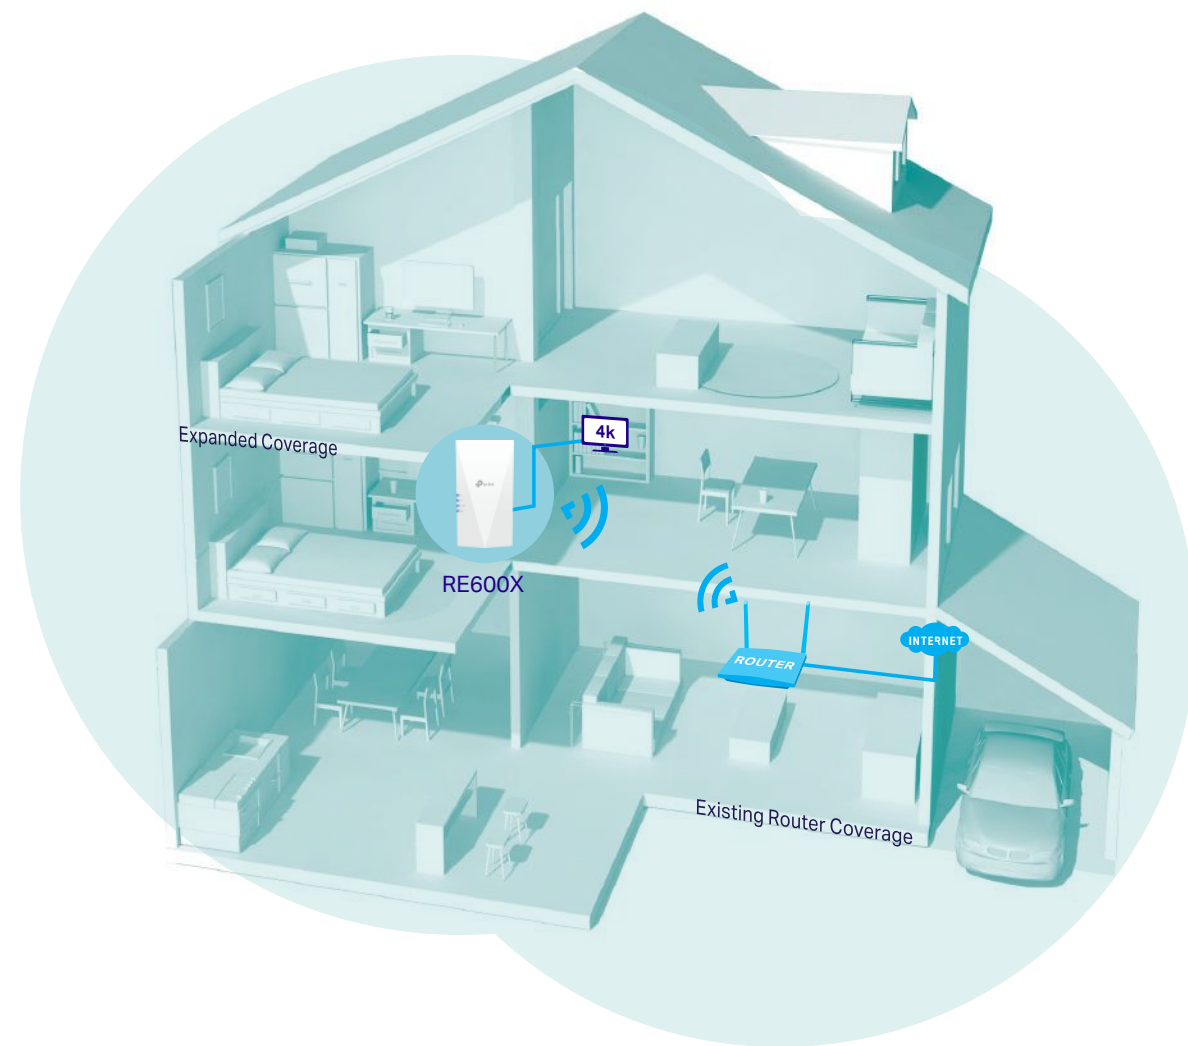

Highlights

Extend AX1800 Wi-Fi to Your Whole Home

Works with any Wi-Fi router to eliminate Wi-Fi dead zones, and blanket your home with stable, super-fast, seamless Wi-Fi via OneMesh™.

Faster Wi-Fi 6 Speed

Turbocharge your devices with wireless speeds of up to 1.8 Gbps.†

Larger Capacity^Δ

Wi-Fi 6 builds a more efficient network that quadruples your average throughput and servers more devices.^Δ

Ultra-Low Latency

Enjoy smoother online experiences with ultra-low latency.

Save Clients' Battery Power

Target Wake Time schedules when your battery-powered devices connect, reducing their power consumption.

Adaptive Path Selection

Keep your network running at top-speed by automatically choosing the fastest connection path to the router.

Access Point Mode

Create a new Wi-Fi access point to enhance your wired network with Wi-Fi capability.

Easy Setup Within Minutes

Easy setup and management via WPS button/Tether app/Web UI.