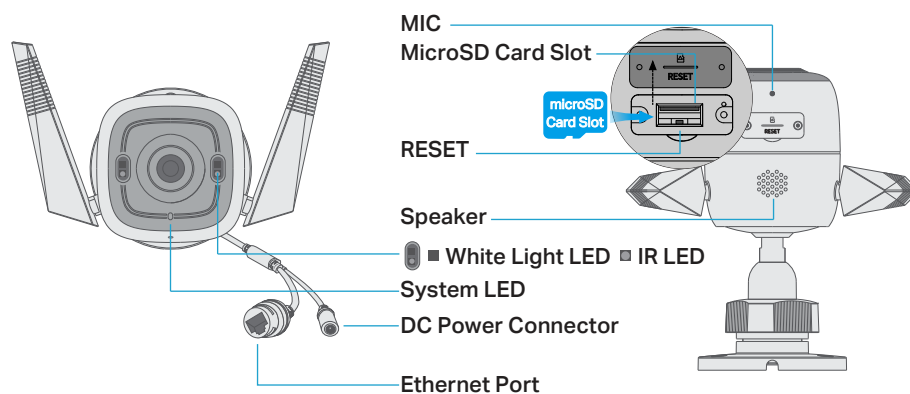

Stores 4MP video directly to a local microSD card[†], offering convenient access to your video footage.

[†]microSD card needs to be purchased separately.

// Specifications

Camera

- Image Sensor: 1/3"
- Resolution: 4MP (2560 × 1440)
- Night Vision: 850 nm IR LED (up to 98 ft)
- Lens: F/NO: 1.61; Focal Length: 3.18 mm

Audio

- Audio Communication: 2-way audio
- Audio Input & Output: Built-in microphone and speaker

Video

- Video Compression: H.264
- Frame Rate: 15fps
- Video Streaming: 4MP

Activity Notifications

- Input Trigger: Motion Detection; Line-Crossing Detection; Area Intrusion Detection; Camera Tampering
- Output Notification: Push notification; Sound/Light alert

// Specifications

Hardware

- Port: Ethernet through RJ45 Port
- Button: RESET button
- LED: System LED; IR LED; White Light
- Adapter Input: 100-240 VAC, 50/60 Hz, 0.3 A
- Adapter Output: 9.0 V, 0.6 A (DC Power)
- External Storage: microSD card slot (Supports 8 GB - 256 GB)
- Dimensions (W x D x H): 5.6*4.1*2.5 in. (142.3*103.4*64.3 mm)