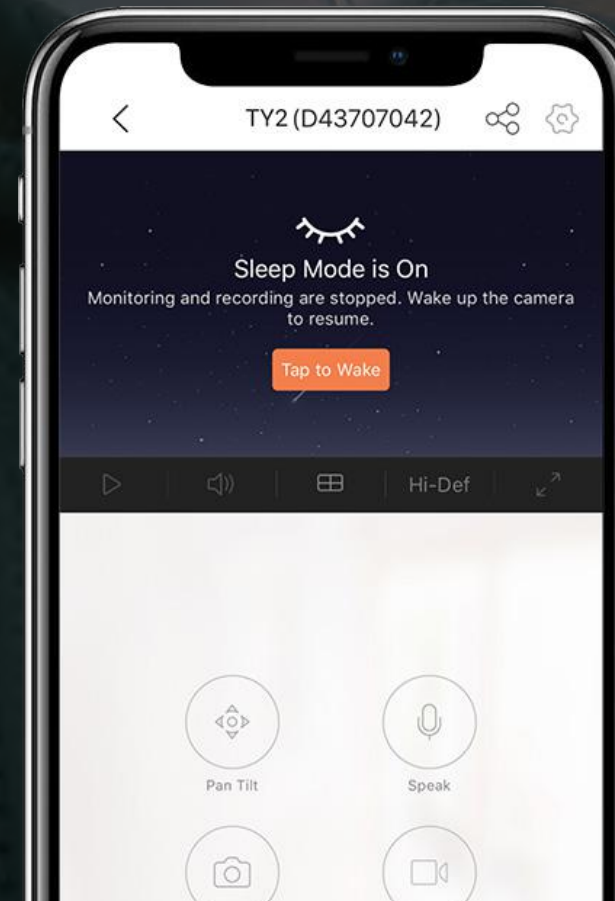

Wi-Fi 2.4 GHz

MicroSD Slot
(up to 256 GB)

Zero blind spots.

Keep tabs on every corner with just one TY2. Its expansive 360-degree field-of-view ensures full coverage, so you don't miss a thing.

- Vertical rotation 55°
- Horizontal rotation 340°

Smart tracking.

When the camera detects a moving object, it is smart enough to automatically track the motion while alerting you with an image in real time.

Communication, anytime.

Talk to your loved ones and deter unwelcome strangers – all by using the TY2's two-way communication feature. Using the EZVIZ App on your mobile device, you can easily and conveniently enjoy communication wherever you might be.

See further in the dark.

Enjoy round-the-clock protection with the TY2 camera. Using powerful Infrared LED lights, it lets you see up to 10 meters (33 feet) in dim light.

We protect your data and privacy.

Protecting your data and privacy is our highest priority. Data transmission between the camera and the EZVIZ Cloud is encrypted from end to end. Only you have the keys to decrypt your data. To get an extra layer of privacy protection, you can always enable the camera's sleep mode on the EZVIZ App.