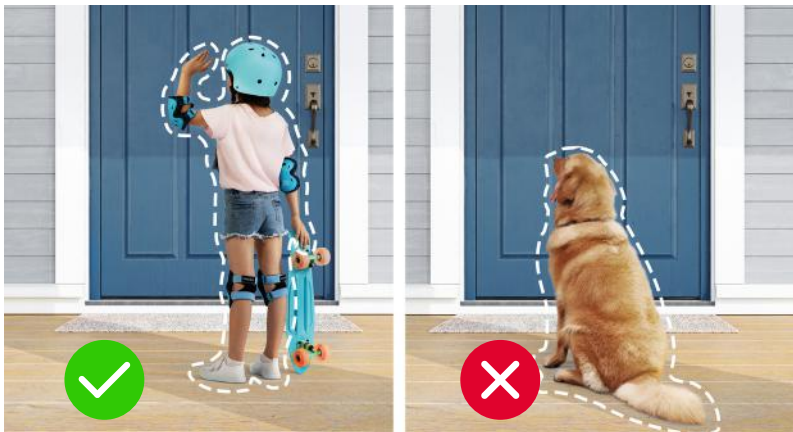

Full HD

Military-Grade Encryption

Two-Way Audio

Night Vision

Smart

- Smart Image Enhancement
- Night Vision (Sony STARVIS sensor)
- Motion Detection
- Activity Zones
- Two-way Audio
- Supports Google Voice Assistant/Alexa/HomeKit
- Human Detection

Easy

- 1 Year Battery
- HomeKit
- Repeater Mode
- No contracts or Monthly Fees
- 100% Wire-free
- Magnetic Mount

Safe

- 1080p
- 16GB Local Storage
- Military Grade Encryption
- IP67
- Anti-Theft Alarm

Free eufySecurity App