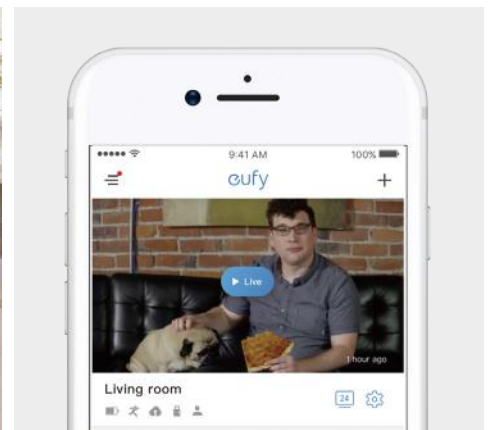

Full HD

Military-Grade Encryption

Two-Way Audio

Night Vision

Smart

- Smart Image Enhancement
- Night Vision (Sony STARVIS sensor)
- Motion Detection
- Activity Zones
- Two-way Audio
- Supports Google Voice Assistant/Alexa/HomeKit
- Human Detection

Easy

- 1 Year Battery
- HomeKit
- Repeater Mode
- No contracts or Monthly Fees
- 100% Wire-free
- Magnetic Mount

Safe

- 1080p
- 16GB Local Storage
- Military Grade Encryption
- IP67
- Anti-Theft Alarm

Free eufySecurity App