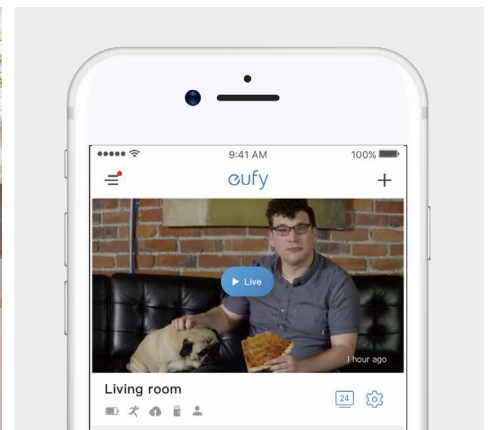

Live Streaming

2K

2K Ultra HD

Military-Grade
Encryption

Two-Way Audio

Night Vision

Smart

- Smart Image Enhancement
- Night Vision (High Sensitivity Sensor)
- Motion Detection
- Activity Zones
- Two-way Audio
- Supports the Google Assistant/Alexa/HomeKit
- Human Detection

Easy

- 1-Year Battery
- HomeKit Compatible
- Repeater Mode
- No Contracts or Monthly Fees
- 100% Wire-free
- Magnetic Mount

Safe

- 2K
- Military Grade Encryption
- IP67 Weatherproof
- Anti-Theft Alarm

Free eufySecurity App