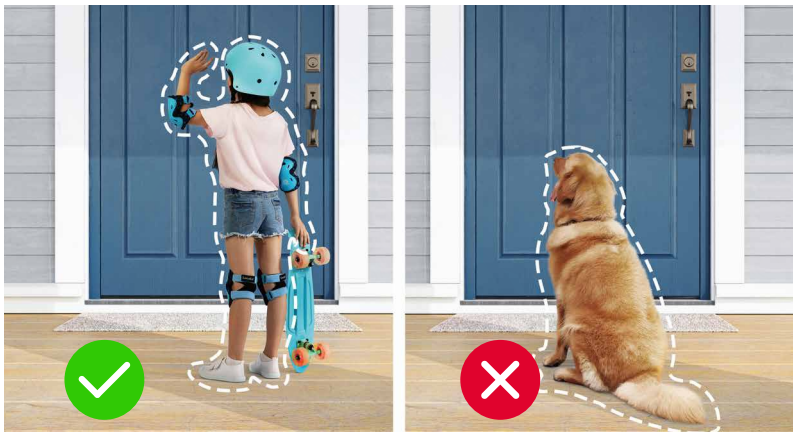

eufy SECURITY

2K
Resolution

eufyCam 2 Pro Security Camera

365
Days

1 Charge = 1 Year

Free Local
Storage

Human
Detection

Weatherproof
IP67-Rated

Live Streaming

2K

2K Ultra HD

Military-Grade
Encryption

Two-Way Audio

Night Vision

Smart

- Smart Image Enhancement
- Night Vision (High Sensitivity Sensor)
- Motion Detection
- Activity Zones
- Two-way Audio
- Supports the Google Assistant/Alexa/HomeKit
- Human Detection

Easy

- 1-Year Battery
- HomeKit Compatible
- Repeater Mode
- No Contracts or Monthly Fees
- 100% Wire-free
- Magnetic Mount

Safe

- 2K
- Military Grade Encryption
- IP67 Weatherproof
- Anti-Theft Alarm

Free eufySecurity App