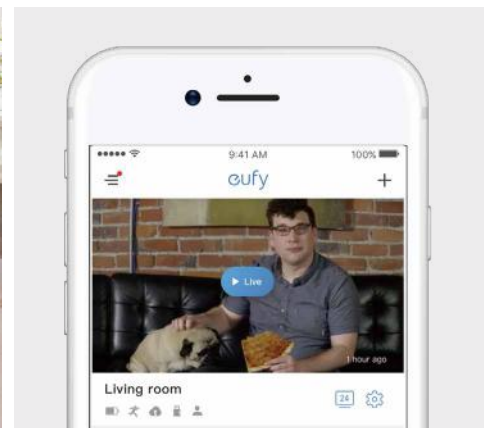

2K Ultra HD

Military-Grade  
Encryption

Two-Way Audio

Night Vision

## Smart

- Smart Image Enhancement
- Night Vision (High Sensitivity Sensor)
- Motion Detection
- Activity Zones
- Two-way Audio
- Supports the Google Assistant/Alexa/HomeKit
- Human Detection