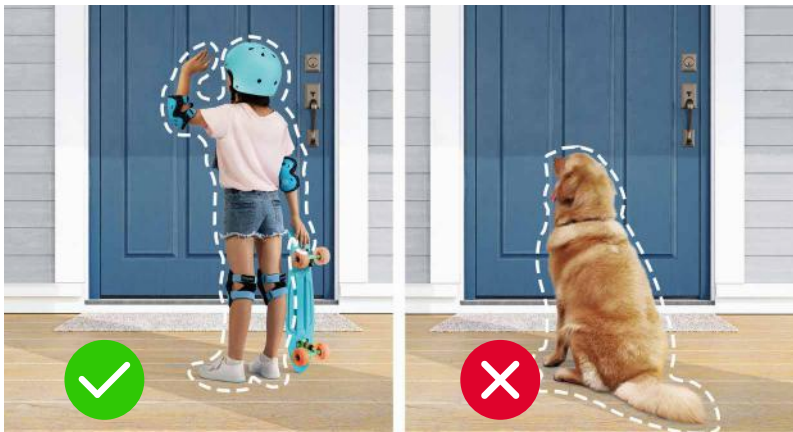

## eufyCam 2 Pro Security Camera

365  
Days

1 Charge = 1 Year

Free Local  
Storage

Human  
Detection

Weatherproof  
IP67-Rated

Live Streaming

2K

## Smart

- Smart Image Enhancement
- Night Vision (High Sensitivity Sensor)
- Motion Detection
- Activity Zones
- Two-way Audio
- Supports the Google Assistant/Alexa/HomeKit
- Human Detection