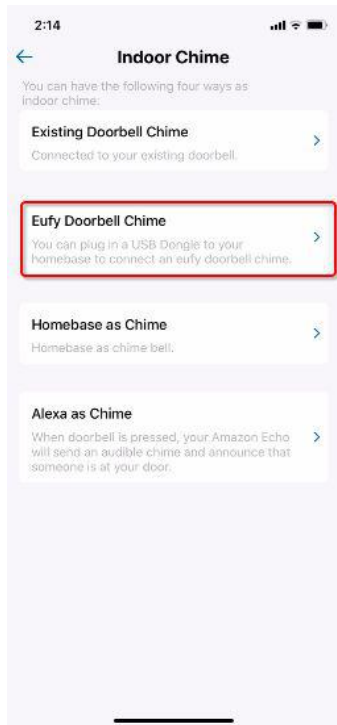

App Setup - Under Battery Doorbell Settings