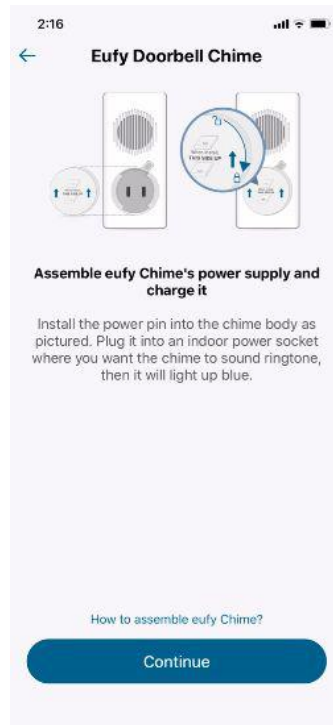

App Setup - Under Battery Doorbell Settings