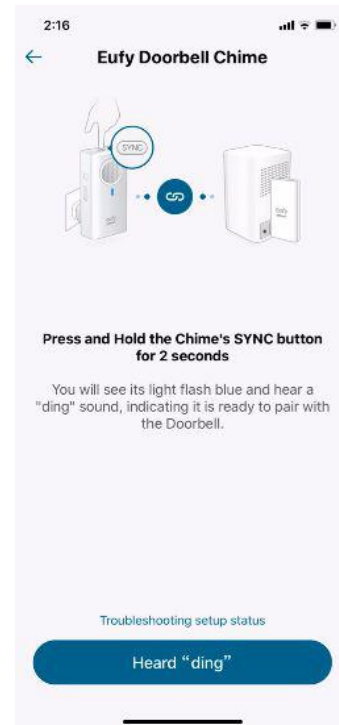

App Setup - Under Battery Doorbell Settings