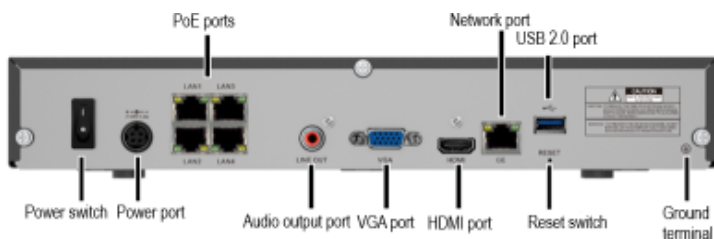

Physical Ports

Technical Specifications

Product Model	HWT-NVR800-A01-4P
Controllers	
CPU	32-bit multi-core high-performance processor
Memory	4 GB (DDR3)
Performance	
Video input	8 channels, 80 Mbit/s access
Video forwarding	64 Mbit/s
Playback/Download	64 Mbit/s playback
Local decoding	8MP (4K): 1-channel 30 fps; 4MP: 2-channel 30 fps; 2MP (1080p): 4-channel 30 fps The decoding performance deteriorates by 50% when the NVR800 works with HOLOWITS Cameras to enable the AI function.
Video output	
HDMI	One HDMI 1.4 port; resolutions: 1024 x 768, 1280 x 720, 1280 x 1024, 1440 x 900, 1920 x 1080, 2560 x 1440, 3840 x 2160
VGA	One VGA port; resolutions: 1024 x 768, 1280 x 720, 1280 x 1024, 1440 x 900, 1920 x 1080
Preview	1/4/6/8/9 panes
Storage capacity	
Disks	1
Disk port	SATA2.0
Disk type	4TB/6TB/8TB per port
Recording	
Recording mode	Manual recording, scheduled recording, motion detection-triggered recording, and recording triggered by I/O alarms
Recording playback	8-channel simultaneous playback; controls: fast forward (2x, 4x, 8x, or 16x) and slow-down (1/16x, 1/8x, 1/4x, or 1/2x)
Search mode	By time, recording type, or AI event
Download mode	In batches or by segment
Compatibility	
Video format	H.264/H.265
Audio format	G.711a/G.711u
Network protocols	TCP, UDP, RTP, RTSP, HTTP, DNS, SNMP, NTP, SMTP, and DHCP
Device access	HOLOWITS SDK and ONVIF
Web access	Compatible with Internet Explorer 9, 10, and 11
Management/Maintenance	
Management mode	Web and LDU
Log type	Log functions: operation logs, system logs, alarm logs, parameter modification logs, recording logs, intelligent log check, and log storage
External ports	
Network port	1 x 10/100/1000 Mbit/s Ethernet port; 4 x PoE port (10/100 Mbit/s Ethernet port)
USB port	2 x USB 2.0 port (one on the front panel and one on the rear panel)
Audio input	N/A
Audio output	1 channel, RCA port
PoE	
Port	4 x 10/100 Mbit/s Ethernet port
Standards	IEEE802.3af/at
Output power	≤ 52.5 W
Others	
Operating temperature	0°C to 45°C
Operating humidity	20% to 90%
Power consumption	≤ 5 W (excluding hard disk and PoE output)
Power supply	48 V/1.5 A
Dimensions	Equipment dimensions 54 mm (H) x 300 mm (W) x 227 mm (D) Package dimensions 100 mm (H) x 425 mm (W) x 270 mm (D)
Shelf	1 U
Weight	Net Weight 1 kg (excluding hard disks) Gross Weight 1.4kg (excluding hard disks)
Certification	
Certification	CE, RoHS, WEEE, CCC and CQC