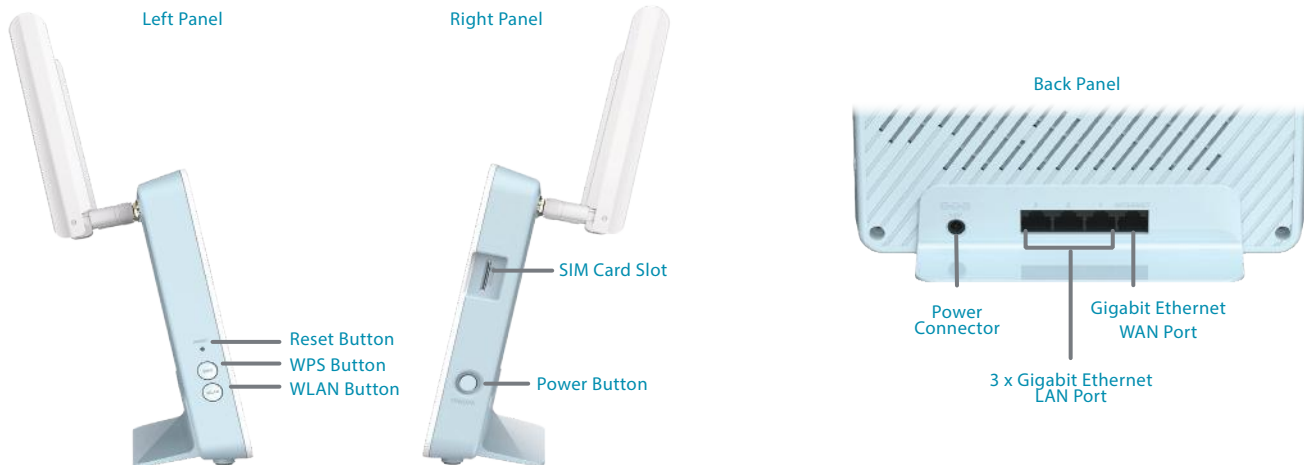

Plug in smart TVs, game consoles, and other devices for a fast and reliable connection

Clean Network

Compliant with the latest security standards like WPA3™ and IEC 62443-4-1

Voice Control

Works with Amazon Alexa and Google Assistant for convenient voice control

General	
Device Interfaces	3 x Gigabit Ethernet LAN ports, 1 x Gigabit Ethernet WAN port, 1 x WPS button, 1 x Reset button, 1 x WLAN button, 1 x Power button, 1 x SIM Card slot, 1 x Power connector
Antenna Type	Two external 4G LTE antennas
LTE Data Rates ¹	LTE Downlink up to 300 Mbps, LTE Uplink up to 50 Mbps, DC-HSPA Downlink up to 42 Mbps, DC-HSPA Uplink up to 5.72 Mbps
Wi-Fi Data Rates ¹	2.4 GHz Up to 300 Mbps, 5 GHz Up to 1201 Mbps, 6/9/11/12/18/24/36/48/54Mbps in 802.11g mode, 1/2/5.5/11 Mbps in 802.11b mod
IEEE Standard	IEEE 802.11ax/ac/n/g/b/a, IEEE 802.3u/ab
Frequency Support ²	<ul style="list-style-type: none"> LTE Bands: <ul style="list-style-type: none"> FDD: Band 1/3/5/7/8/20/28 TDD: Band 38/40/41 Carrier Aggregation (CA) Support: <ul style="list-style-type: none"> B1 + B1/B3/B5/B8/B20/B28 B3 + B3/B5/B7/B8/B20/B28 B7 + B5/B7/B8/B20/B28 B38 + B38; B40 + B40; B41 + B41 UMTS/HSPA/HSPA+/DC-HSPA+: Band 1/5/8
Functionality	
Security Protocol	WPA (Wi-Fi Protected Access), WPA2, WPA3, WPS (Wi-Fi Protected Setup)
Firewall	Stateful Packet Inspection, Anti-spoofing Checking, IP/MAC Address Filtering, 1 x DMZ
Software	
Device Management	EAGLE PRO AI app (iOS and Android), Web UI
Voice Assistants	Amazon Alexa, Google Assistant
Physical	
LED Status Indicators	Power, Internet, 2.4 GHz Wi-Fi, 5 GHz Wi-Fi, LTE/3G, SMS, Signal Strength
Dimensions	198 x 170.14 x 66.21 mm
Weight	400 g
Power Adapter	12V/1.5A
Operating Temperature	0 to 40 °C
Storage Temperature	-10 to 70 °C
Operating Humidity	10% to 90% non-condensing
Storage Humidity	0% to 95% non-condensing
Certifications	CE, BSMI/NCC, RCM