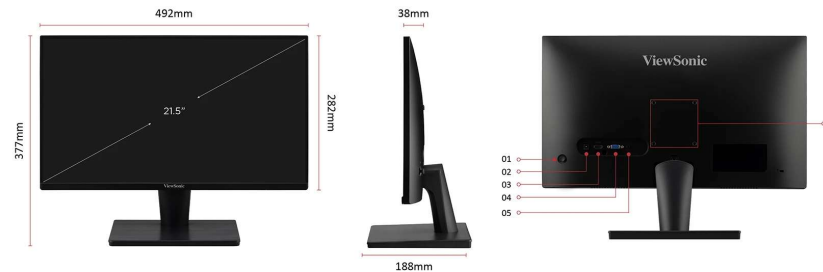

1. Joy Key
2. Power in
3. HDMI 1.4
4. VGA
5. 3.5mm Audio Out
6. VESA Compatible (Wall Mount 75 x 75mm)

Visit Us www.viewsonic.com

DISPLAY		POWER		DIMENSIONS (METRIC) (WXHXD)	
Display Size (in.):	22	Eco Mode (Conserve):	13W	Packaging (mm):	570 x 383 x 118
Viewable Area (in.):	21.5	Eco Mode (optimized):	15W	Physical (mm):	492 x 377 x 188
Panel Type:	VA Technology	Consumption (typical):	17W	Physical Without Stand (mm):	492 x 282 x 38
Resolution:	1920 x 1080	Consumption (max):	22W	GENERAL	
Resolution Type:	FHD (Full HD)	Voltage:	AC 100-240V	Regulations:	cTUVus, FCC-B, Star, EPEAT, CE, Mexico Energy, RoHS, ErP, REACH, UkrSEPRO, UK
Static Contrast Ratio:	3,000:1 (typ)	Stand-by:	0.5W	PACKAGE CONTENTS:	VA2215-H x1, 1 Male-Male) x1, Quick Start Gui
Dynamic Contrast Ratio:	50M:1	Power Supply:	External Power Adaptor	Recycle/Disposal:	Please dispose local, state or federal
Light Source:	LED	ADDITIONAL HARDWARE		Warranty:	*Warranty offer market to market
Brightness:	250 cd/m² (typ)	Kensington Lock Slot:	1	Power Management:	Energy Star sta
Colors:	16.7M	CONTROLS			
Color Space Support:	8 bit true	Physical Controls:	U, R, D, L, EN (power)		
Aspect Ratio:	16:9	On Screen Display:	Input Select, Audio Adjust, ViewMode, Color Adjust, Manual Image Adjust, Setup Menu		
Response Time (MPRT):	1ms	OPERATING CONDITIONS			
Viewing Angles:	178° horizontal, 178° vertical	Temperature:	32°F to 104°F (0°C to 40°C)		
Backlight Life (Hours):	30000 Hrs (Min)	Humidity (non-condensing):	20% to 90%		
Curvature:	Flat	WALL MOUNT			
Refresh Rate (Hz):	100	VESA Compatible:	75 x 75 mm		
Variable Refresh Rate Technology:	FreeSync	INPUT SIGNAL			
Blue Light Filter:	Yes	Frequency Horizontal:	RGB Analog: 24 ~ 86KHz, HDMI (v1.4): 30 ~ 125KHz		
Flicker-Free:	Yes	Frequency Vertical:	RGB Analog: 48 ~ 75Hz, HDMI (v1.4): 48 ~ 100Hz		
Color Gamut:	NTSC: 72% size (Typ) sRGB: 104% size (Typ)	VIDEO INPUT			
Pixel Size:	0.249 mm (H) x 0.241 mm (V)	Digital Sync:	TMDS - HDMI (v1.4)		
Surface Treatment:	Anti-Glare, Hard Coating (3H)	Analog Sync:	Separate - RGB Analog		
COMPATIBILITY		ERGONOMICS			
PC Resolution (max):	1920x1080	Tilt (Forward/Back):	-5° / 20°		
Mac® Resolution (max):	1920x1080	WEIGHT (IMPERIAL)			
PC Operating System:	Windows 10/11 certified; macOS tested	Net (lbs):	5.3		
Mac® Resolution (min):	1920x1080	Net Without Stand (lbs):	4.4		
CONNECTOR		Gross (lbs):	7.7		
VGA:	1	WEIGHT (METRIC)			
3.5mm Audio Out:	1	Net (kg):	2.4		
HDMI 1.4:	1	Net Without Stand (kg):	2		
Power in:	DC Socket (Center Positive)	Gross (kg):	3.5		
		DIMENSIONS (IMPERIAL) (WXHXD)			
		Packaging (in.):	22.4 x 15.1 x 4.6		
		Physical (in.):	19.4 x 14.8 x 7.4		
		Physical Without Stand (in.):	19.4 x 11.1 x 1.5		