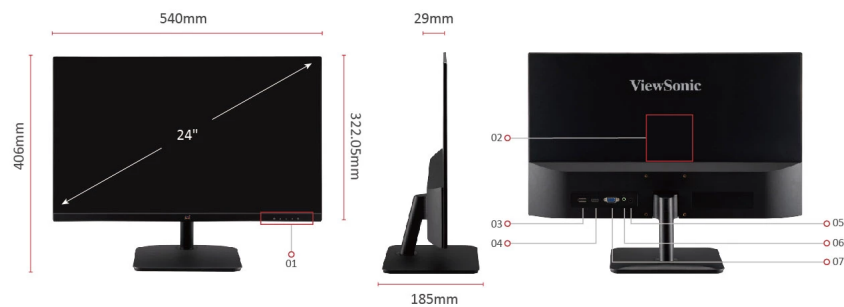

ViewSonic® LCD DISPLAY VA2432-MHD

Key Features

- SuperClear® IPS Technology for richer, sharper colors at wide angles
- Full HD 1080p resolution
- 75Hz Refresh rate delivers fluid visuals
- Adaptive sync to eliminate screen tearing & reduce stuttering
- Three-sided frameless design for seamless viewing

Product Description

The ViewSonic VA2432-MHD is a 24" (23.8" viewable) Full HD Monitor with IPS technology and flexible connectivity for use in the office or at home. With SuperClear® IPS technology and Full HD resolution, images are clear and detailed from a wide range of viewing angles. Integrated speakers ensure a crisp and clear sound while Display Port, HDMI, and VGA inputs allow for increased setup flexibility when connecting with other devices. The VA2432-MHD's three-sided frameless bezel delivers a seamless viewing experience and comes equipped with Eye Care technology to help eliminate eye strain resulting from extended viewing periods. VESA compatibility guarantees easy adaption to both multi-monitor or wall-mount set ups.

1. Menu Control Panel
2. VESA Compatible(Wall Mount 75 x 75mm)
3. Display Port
4. HDMI
5. DC in
6. 3.5mm Audio In
7. VGA

Visit Us  www.viewsonic.com

DISPLAY

Display Size (in.):	24
Viewable Area (in.):	23.8
Panel Type:	IPS Technology
Resolution:	1920 x 1080
Resolution Type:	FHD
Static Contrast Ratio:	1,000:1 (typ)
Dynamic Contrast Ratio:	50M:1
Light Source:	LED
Brightness:	250 cd/m ² (typ)
Colors:	16.7M
Color Space Support:	8 bit (6 bit + Hi-FRC)
Aspect Ratio:	16:9
Response Time (Typical GTG):	4ms
Viewing Angles:	178° horizontal, 178° vertical
Backlight Life (Hours):	30000 Hrs (Min)
Curvature:	Flat
Refresh Rate (Hz):	75
Adaptive Sync:	Yes
Blue Light Filter:	Yes
Flicker-Free:	Yes
Color Gamut:	NTSC: 72% size (Typ), sRGB: 104% size (Typ)
Pixel Size:	0.275 mm (H) x 0.275 mm (V)
Surface Treatment:	Anti-Glare, Hard Coating (3H)