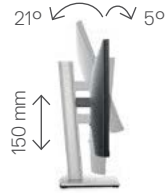

Documentation

- Quick Setup Guide
- Safety and regulatory information

Adjustability and connectivity

DELL 22 MONITOR | P2222H

Easily adjust the panel to your preferred viewing position.

Back view -
Cable management slot

Tilt and height adjustable

Pivot

Swivel

Connectivity

- | | | |
|----------------------|-----------------|---|
| 1 Security-lock slot | 4 Stand lock | 7 SuperSpeed USB 5Gbps (USB3.2 Gen1) upstream port |
| 2 Power connector | 5 DisplayPort | 8 SuperSpeed USB 5Gbps (USB3.2 Gen1) Type-A downstream port (4) |
| 3 HDMI port | 6 VGA connector | |