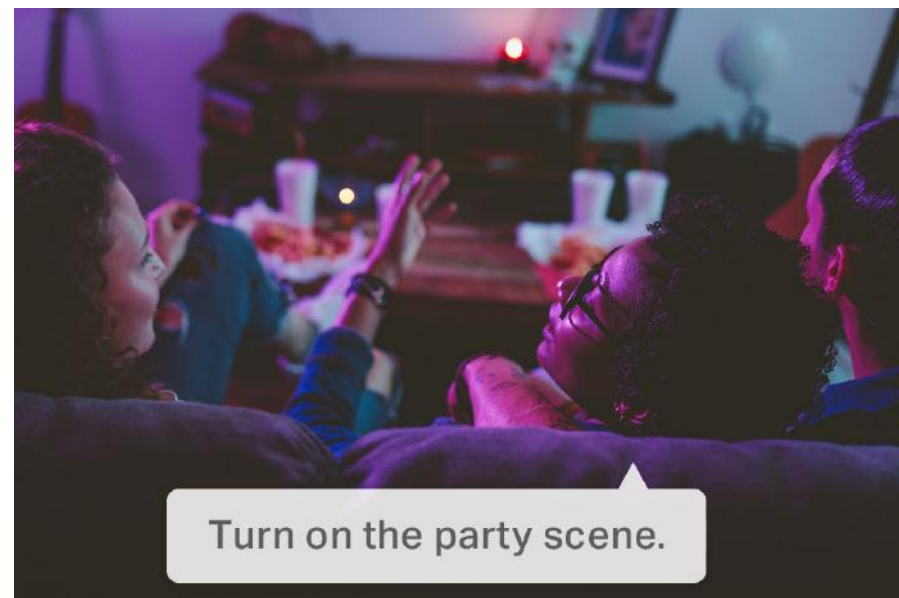

Smart Wi-Fi Light Strip, Multicolor

Model: Tapo L920-5

Full color ambiance for every occasion

16 Million Colors

// Highlights

Your Mood, Your Colors, Any Time

- Infinite Colors and Warmth
Set the mood and create the perfect ambiance
- Smart Control
Manage the lights with one tap of your mobile device
- Save Your Favorite Moods
Preset your favorite lighting moods for any scenario

Free Up Your Hands with Voice Control

You can use Amazon Alexa or Google Assistant to control your devices with voice commands like "Alexa, turn on the light please".

// Highlights

Wonderful Lighting Effects

// Features

- **16 Different Color Zones** - Have the lights match your mood, with different color zones to fill the room with lights the way you want it.
- **Made for Everyday Wear and Tear** - The strip's durable PU coating prevents moisture and dust intrusion and electrical leaks.
- **No Hub Required** - Connect to your home's secure Wi-Fi network. No need for a hub or extra equipment.
- **Sync-to-Sound** - Bounce to the beat of your favorite tunes. Coordinate the vibrant colors to your songs and fill your life with energy.
- **Flexible Installation*** – Cut it to whatever length you want and attach it to any surface with the 3M adhesive.
- **Away Mode** – Simulate someone being at home to frighten away, unwanted visitors.
- **Preset for Convenience** - Found your favorite lighting for watching movies? Save it as a setting you can simply select for future movie nights.
- **Schedule & Timer** - Create schedules and count plans to turn on/off with the brightness/color you set.
- **Connect It Your Way** - Use it with your smart assistant, a hub, or connect directly to the Tapo App. Control the light strip however you want.
- **Voice Control** - Use simple voice commands to control your light strip with Alexa or Google Assistant.
- **Wind Down at Night** – Install the light strip to relax your body and mind through a mood-setting atmosphere.