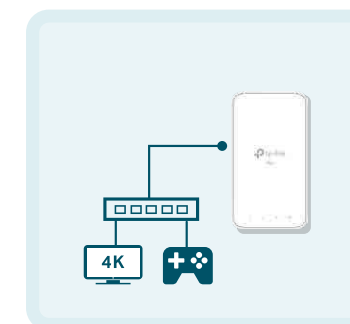

Gigabit Ethernet for Reliable Connections

Provide warp-speed wired connections for 4K HD streaming, lag-free gaming, and more.

Easy Setup and Management

Quickly set up a secured Powerline network with Plug & Play and easily manage it via the tpPLC app, Utility, and/or Web Interface.