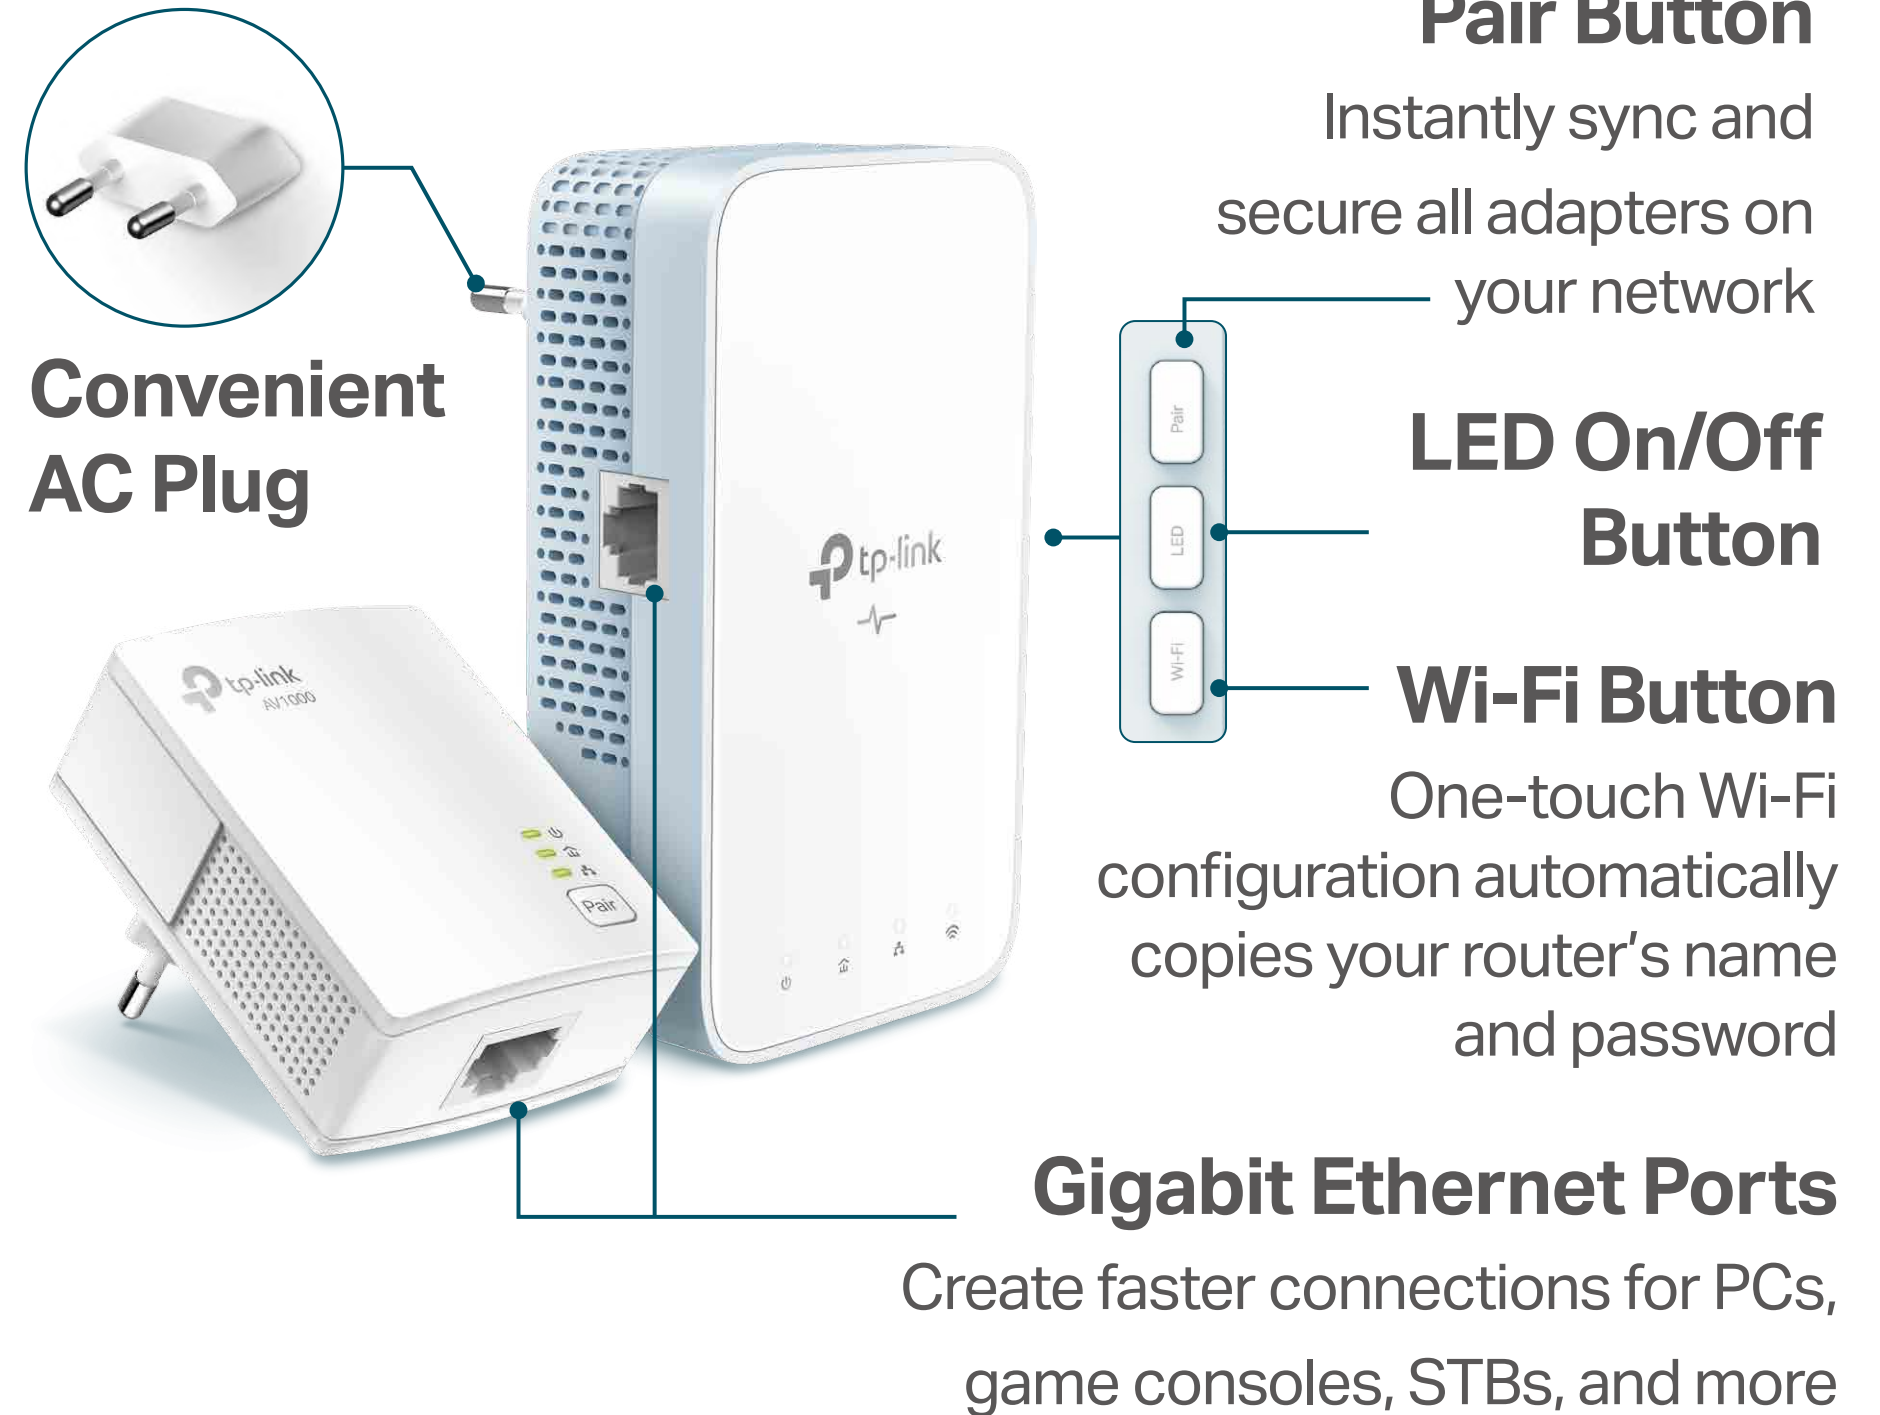

Specifications

Hardware

- Transmission Speeds:
  - Powerline: Up to 1000 Mbps
  - Ethernet: 10/100/1000 Mbps
- Standards and Protocols:
  - HomePlug AV2, HomePlug AV, IEEE 1901, IEEE 802.3, IEEE 802.3u, IEEE 802.3ab, IEEE 802.11b/g/n (2.4GHz), IEEE 802.11a/n/ac (5GHz)
- Interface: TL-WPA7517: 1 Ethernet Port; TL-PA7017: 1 Ethernet Port
- Plug Type: EU
- Button: Pair, Reset, Wi-Fi Clone, LED On/Off
- LED Indicator: Power, Powerline, Ethernet, Wi-Fi (2.4GHz), Wi-Fi (5GHz)
- Dimensions (W x D x H):
  - TL-WPA7517: 2.7 × 1.4 × 4.9 in. (69.5 × 35 × 124.1 mm)
  - TL-PA7017: 2.0 × 1.1 × 2.6 in. (52 × 28.5 × 65 mm)
- IGMP: IGMP v1/v2/v3
- Power Consumption:
  - TL-WPA7517: Maximum: 11W, Typical: 6.5W
  - TL-PA7017: Maximum: 2.9W, Typical: 2.6W
- Range: Up to 300 meters/1000 feet over existing electrical wiring
- Compatibility:
  - Compatible with all HomePlug AV & AV2 standard powerline adapters