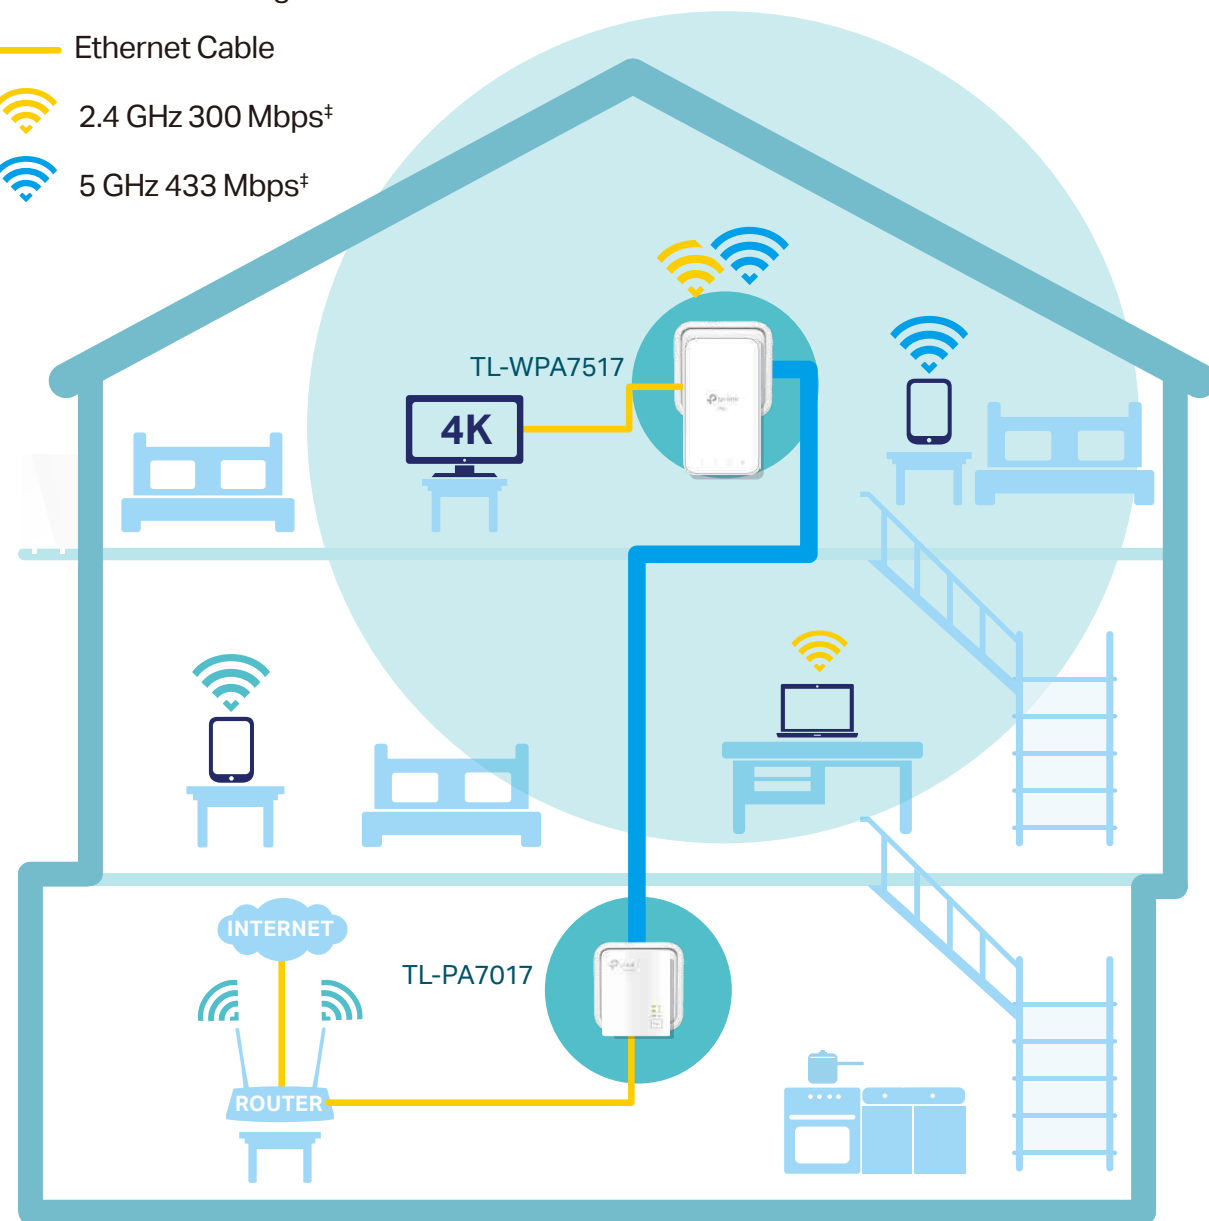

# AV1000 Gigabit Powerline ac Wi-Fi Kit

AC750 Wi-Fi to Power Up  
Your Network

TL-WPA7517 KIT

Plug & Play

Ideal for 4K HD Streaming  
and Lag-Free Gaming

One-Touch Wi-Fi  
Configuration

## Easily Extend Fast, Reliable Wi-Fi to Every Room

The AV1000 Gigabit Powerline ac Wi-Fi Kit brings internet to any area with a power outlet using your home's electrical wiring.

- No need for new wires or drilling
- Network passes through walls and floors

## HomePlug AV2 Standard Compliant

Provides users with stable, high-speed data transfer rates of up to 1000 Mbps on a line length of up to 300 meters.<sup>†</sup>