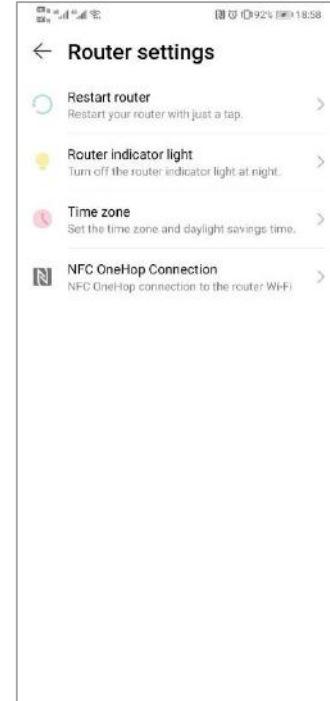

Manage Wi-Fi with Ease

Wi-Fi management has never been easier. With the HUAWEI AI Life app, you can see what happens, set speed limits, allow guest connections, set Wi-Fi timing, pause connectivity on your kids' devices and more.