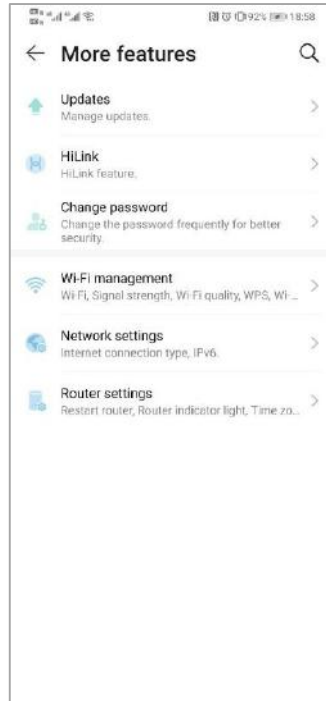

Manage Wi-Fi with Ease

Wi-Fi management has never been easier. With the HUAWEI AI Life app, you can see what happens, set speed limits, allow guest connections, set Wi-Fi timing, pause connectivity on your kids' devices and more.