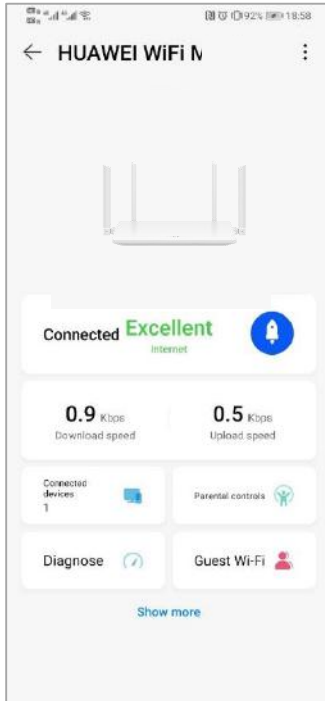

Manage Wi-Fi with Ease

Wi-Fi management has never been easier. With the HUAWEI AI Life app, you can see what happens, set speed limits, allow guest connections, set Wi-Fi timing, pause connectivity on your kids' devices and more.