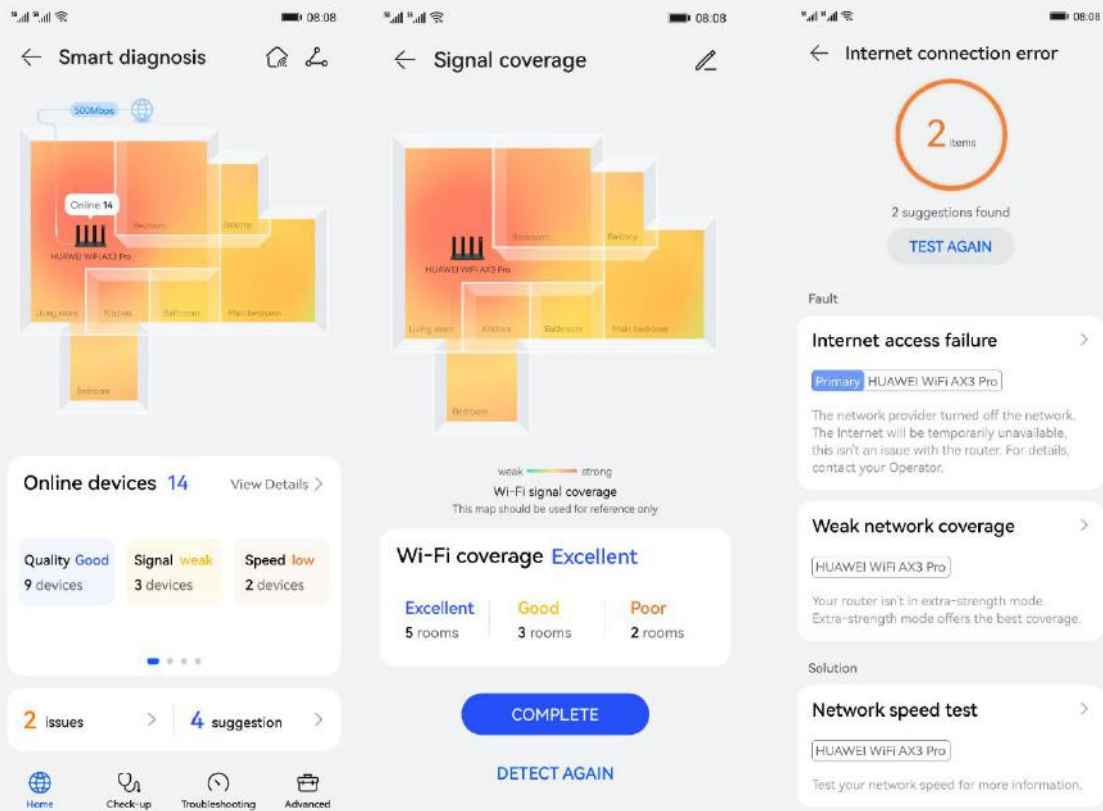

AX2 supports wireless networking and cable networking. After networking, multiple routers are automatically grouped under one Wi-Fi name, and the optimal Wi-Fi is automatically selected based on the device's location.

AX2 supports seven kinds of seamless roaming technology, and the Wi-Fi hotspot switching delay is as low as 50 ms, no freezing during house-wide games and online video.

Gigabit WAN/LAN Auto-adaptation

HUAWEI WiFi AX2 also offers three Gigabit Ethernet connection for speeds as fast and consistent as possible, each port supports WAN/LAN auto-adaptation. Users do not need to identify network ports, facilitating broadband installation.

Comprehensive Parental Control

Thanks to parental controls, you can keep track of your family's online activities even when you're not at home. With a few taps on your phone, HUAWEI WiFi AX2 can block out inappropriate websites and limit access to selected devices.

Smart Diagnosis

In addition to providing Wi-Fi coverage map, it also can diagnose home network status and help you troubleshoot problems easily. **(This function is later upgraded through OTA, the specific time is to be determined)**