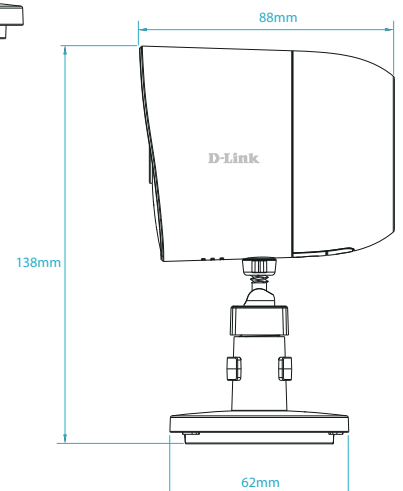

General	
Video Compression	H.264
Max. Resolution	2 Megapixel (Full HD)
Max. Frame	1080p (1920 x 1080)
Image Sensor	1/2.9" Progressive CMOS sensor
Day & Night - IR LED	5 m (16 ft)
Focal Length	3 mm
Aperture	F2.4
Angle of View	(H) 109° (V) 57° (D) 135°
Mechanical PTZ	No
Audio	Built-in microphone and speaker
Audio Codec	MPEG-2 AAC LC

Physical	
Power Input	100 to 240 V AC, 50/60 Hz
Power Output	12 V DC 1.0 A
Max. Power Consumption	7 W ± 5%
Cable Length	3 m (9.8 ft)
Indoor/Outdoor	Suitable for covered outdoor installation in upright position ³ and indoor use
Operating Temperature	-20 to 45 °C (-4 to 113 °F)
Storage Temperature	-20 to 70 °C (-4 to 158 °F)
Operating/Storage Humidity	Max. 90% non-condensing
Weight	250 g
Dimensions	138 x 88 x 62 mm
Certifications	CE, LVD, RCM, FCC Class B, IC, NCC/BSMI