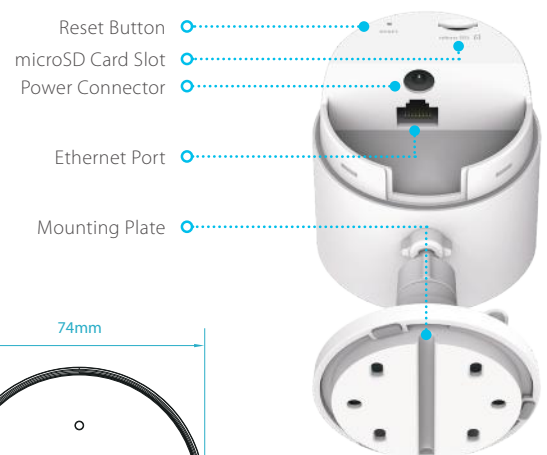

Two-Way Audio

Transmit and receive audio with built-in microphone and speaker

Supports WPA3

The latest Wi-Fi security for more protection

Built-In Siren

95 dB siren sounds when triggered

ONVIF Compliant

Supports ONVIF for continuous recording with compatible NVR, VMS or NAS

Physical	
Power Input	100 to 240 V AC, 50/60 Hz
Power Output	12 V DC 1.0 A
Max. Power Consumption	7 W ± 5%
Cable Length	3 m (9.8 ft)
Indoor/Outdoor	Suitable for covered outdoor installation in upright position ³ and indoor use
Operating Temperature	-20 to 45 °C (-4 to 113 °F)
Storage Temperature	-20 to 70 °C (-4 to 158 °F)
Operating/Storage Humidity	Max. 90% non-condensing
Weight	250 g
Dimensions	138 x 88 x 62 mm
Certifications	CE, LVD, RCM, FCC Class B, IC, NCC/BSMI