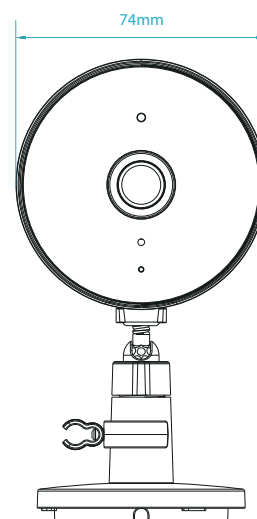

Functionality	
Wireless IEEE Standard	802.11n/g wireless
Wi-Fi Operation Band	2.4 GHz
Security Protocol	WPA3
Bluetooth	Bluetooth Low Energy 4.0
Network Protocols	IPv4, IPv6 dual stack, Bonjour (mDNS and DNS-SD), ONVIF Profile S, RTSP, SRTP (D-Link private), HTTPS

Software	
Device Management	mydlink app (iOS and Android), mydlink Portal
Features	Motion detection, person detection, sound detection
Recording	mydlink Cloud Recording, microSD card recording (Up to 256 GB capacity)³
Notifications	Push notifications with a snapshot and quick action buttons (2 designated contact numbers and live view)
Voice Assistants	Amazon Alexa, the Google Assistant

Physical	
Power Input	100 to 240 V AC, 50/60 Hz
Power Output	12 V DC 1.0 A
Max. Power Consumption	7 W ± 5%
Cable Length	3 m (9.8 ft)
Indoor/Outdoor	Suitable for covered outdoor installation in upright position³ and indoor use
Operating Temperature	-20 to 45 °C (-4 to 113 °F)
Storage Temperature	-20 to 70 °C (-4 to 158 °F)
Operating/Storage Humidity	Max. 90% non-condensing
Weight	250 g
Dimensions	138 x 88 x 62 mm
Certifications	CE, LVD, RCM, FCC Class B, IC, NCC/BSMI

¹ Alexa service and the Google Assistant may not be available in all regions. ² Use of audio or video equipment for recording the image or audio of a person without their knowledge and consent is prohibited in certain states or jurisdictions. The end-user assumes all liability for compliance with applicable state, local and federal laws. ³microSD card not included. Supports capacity up to 256 GB. ³ This device is designed to be installed under eaves or similarly covered locations, and does not support inverted installation. Please ensure that the device is installed with the rubber plug pointed downwards towards the ground, and that it is not installed in an area where it will experience continuous water exposure.